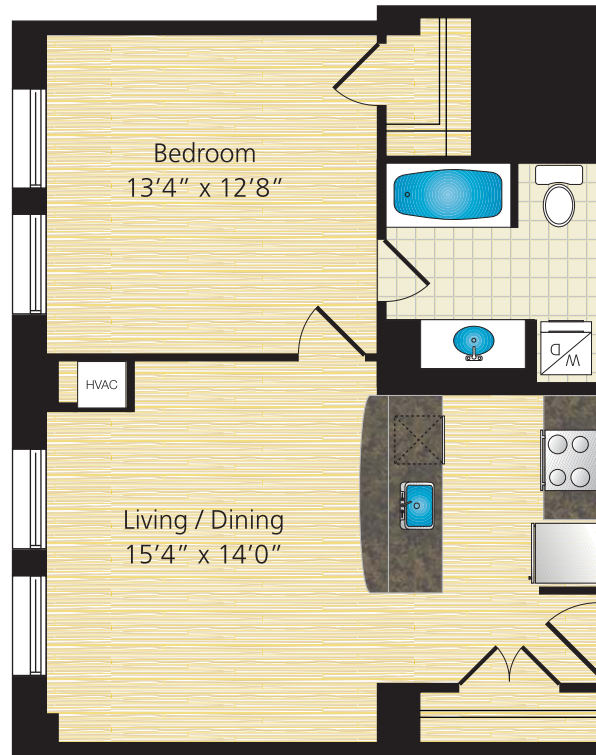

STYLE: D (710 SQ. FT.)
ROOMS: 1 BEDROOM / 1 BATH
RENT: \$ / MONTH

WOODWARD
BUILDING

P: 202.347.7555 F: 202.347.8555 733 FIFTEENTH STREET, NW
WWW.WOODWARDBUILDING.COM WASHINGTON, DC 20005

Our policy of continual improvements in design and construction requires that all specifications, equipment, dimensions, square footages and floor plans remain subject to change.