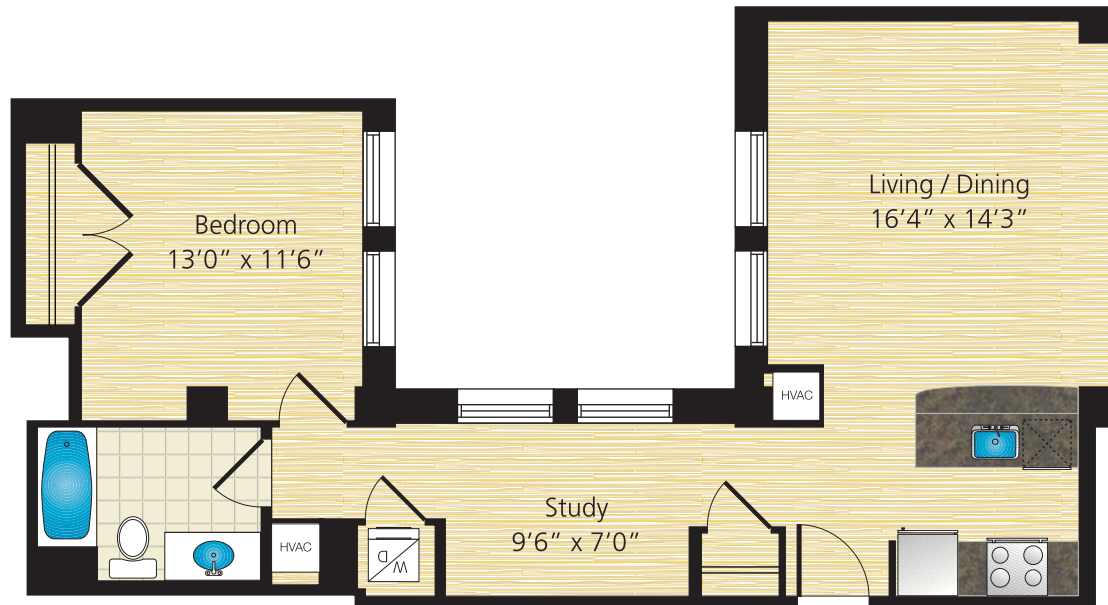

STYLE: G1 (862 SQ. FT.)
ROOMS: 1 BEDROOM / 1 BATH /
STUDY
RENT: \$ / MONTH

WOODWARD
BUILDING

P: 202.347.7555 F: 202.347.8555 733 FIFTEENTH STREET, NW
WWW.WOODWARDBUILDING.COM WASHINGTON, DC 20005

Our policy of continual improvements in design and construction requires that all specifications, equipment, dimensions, square footages and floor plans remain subject to change.