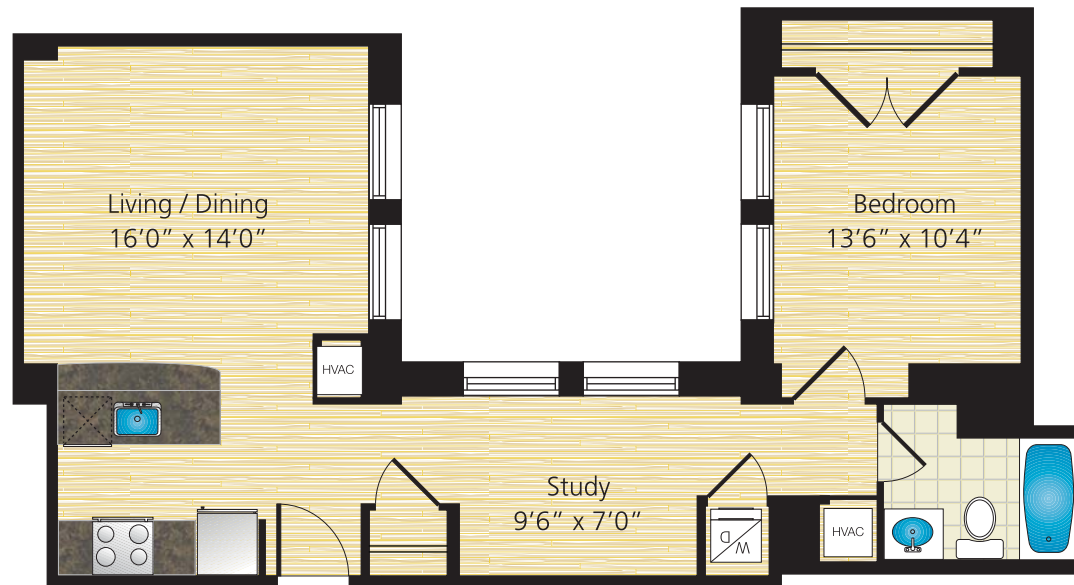

STYLE: G (851 SQ. FT.)  
ROOMS: 1 BEDROOM / 1 BATH /  
STUDY  
RENT: \$ / MONTH

WOODWARD  
BUILDING

P: 202.347.7555 F: 202.347.8555 733 FIFTEENTH STREET, NW  
WWW.WOODWARDBUILDING.COM WASHINGTON, DC 20005