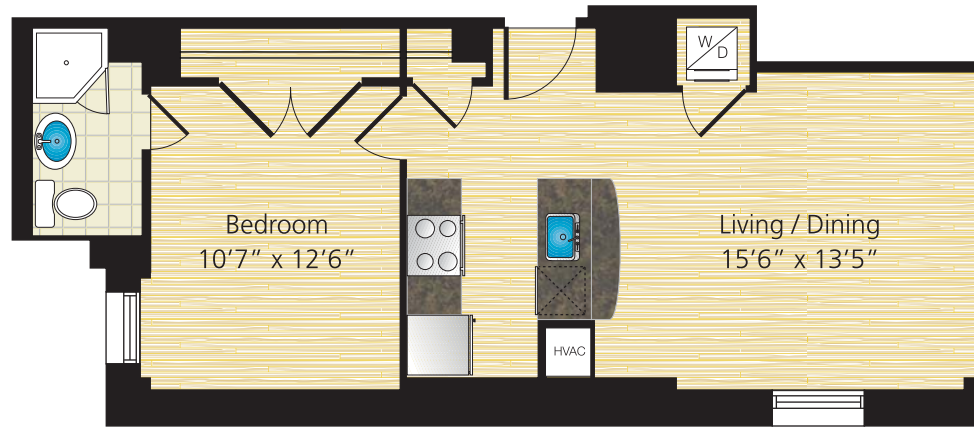

STYLE: J (665 SQ. FT.)
ROOMS: 1 BEDROOM / 1 BATH
RENT: \$ / MONTH

WOODWARD
BUILDING

P: 202.347.7555 F: 202.347.8555 733 FIFTEENTH STREET, NW
WWW.WOODWARDBUILDING.COM WASHINGTON, DC 20005

Our policy of continual improvements in design and construction requires that all specifications, equipment, dimensions, square footages and floor plans remain subject to change.