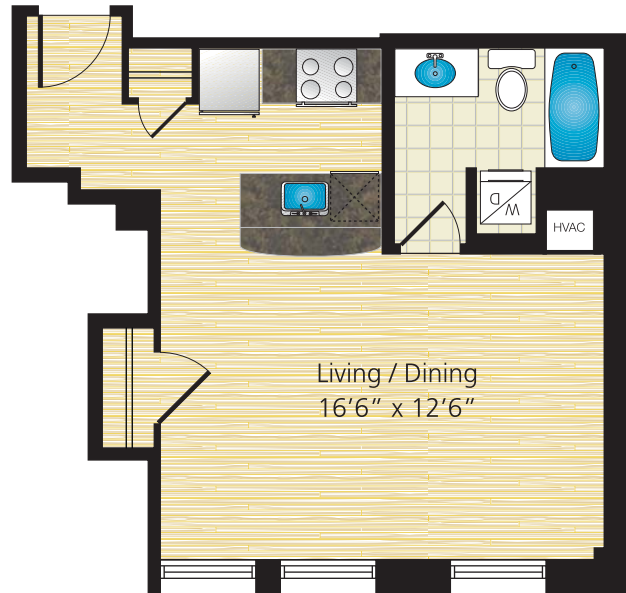

STYLE: K (540 SQ. FT.)
ROOMS: STUDIO / 1 BATH
RENT: \$ / MONTH

WOODWARD
BUILDING

P: 202.347.7555 F: 202.347.8555 733 FIFTEENTH STREET, NW
WWW.WOODWARDBUILDING.COM WASHINGTON, DC 20005

Our policy of continual improvements in design and construction requires that all specifications, equipment, dimensions, square footages and floor plans remain subject to change.