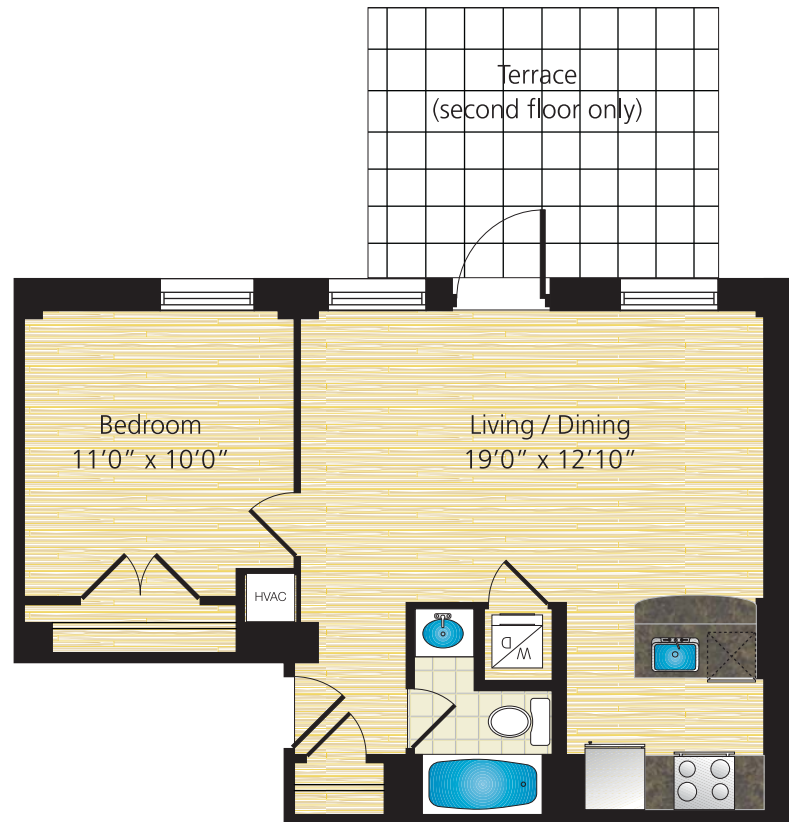

STYLE: L (687 SQ. FT.)

ROOMS: 1 BEDROOM / 1 BATH

RENT: \$ / MONTH

WOODWARD
BUILDING

P: 202.347.7555 F: 202.347.8555 733 FIFTEENTH STREET, NW
WWW.WOODWARDBUILDING.COM WASHINGTON, DC 20005

Our policy of continual improvements in design and construction requires that all specifications, equipment, dimensions, square footages and floor plans remain subject to change.