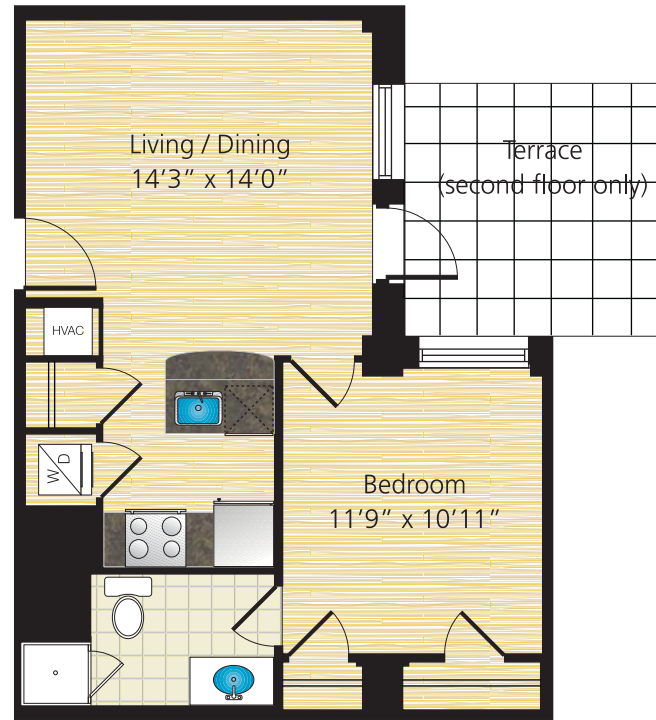

STYLE: M (597 SQ. FT.)

ROOMS: 1 BEDROOM / 1 BATH

RENT: \$ / MONTH

WOODWARD  
BUILDING

P: 202.347.7555 F: 202.347.8555 733 FIFTEENTH STREET, NW  
WWW.WOODWARDBUILDING.COM WASHINGTON, DC 20005

Our policy of continual improvements in design and construction requires that all specifications, equipment, dimensions, square footages and floor plans remain subject to change.