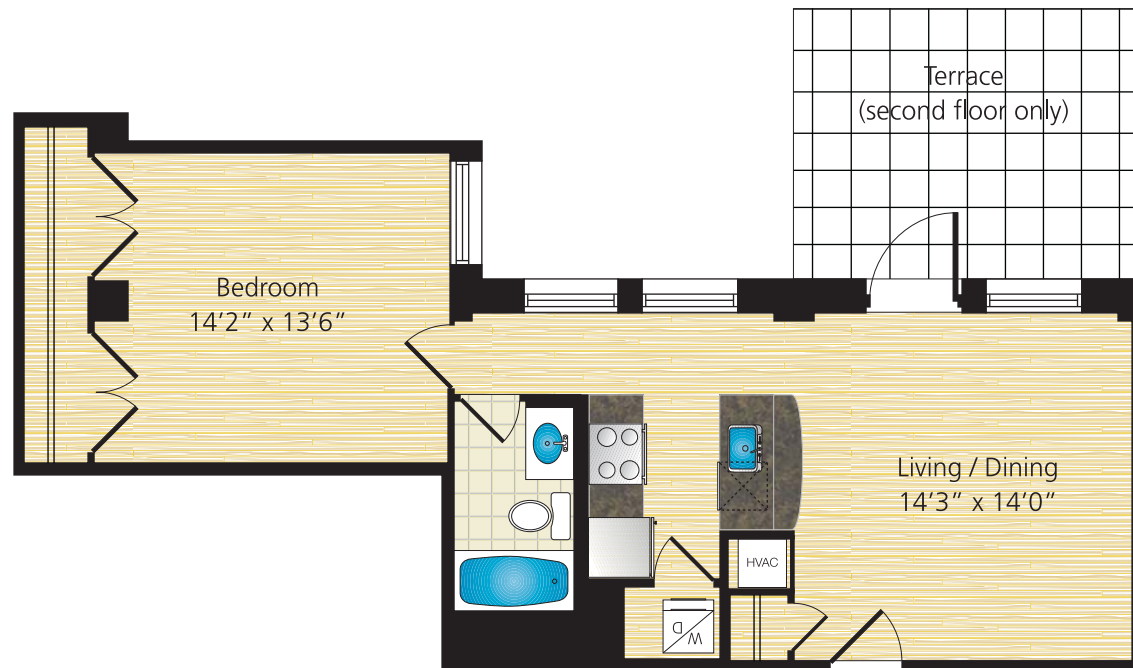

STYLE: N (745 SQ. FT.)
ROOMS: 1 BEDROOM / 1 BATH
RENT: \$ / MONTH

WOODWARD
BUILDING

P: 202.347.7555 F: 202.347.8555 733 FIFTEENTH STREET, NW
WWW.WOODWARDBUILDING.COM WASHINGTON, DC 20005

Our policy of continual improvements in design and construction requires that all specifications, equipment, dimensions, square footages and floor plans remain subject to change.