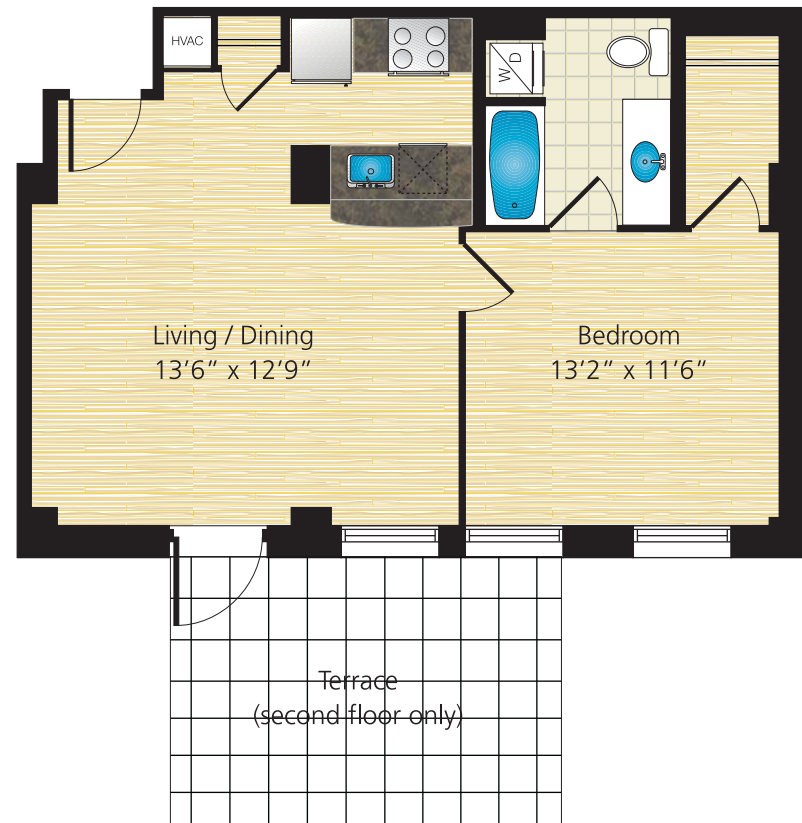

STYLE: O (757 SQ. FT.)

ROOMS: 1 BEDROOM / 1 BATH

RENT: \$ / MONTH

WOODWARD
BUILDING

P: 202.347.7555 F: 202.347.8555 733 FIFTEENTH STREET, NW
WWW.WOODWARDBUILDING.COM WASHINGTON, DC 20005

Our policy of continual improvements in design and construction requires that all specifications, equipment, dimensions, square footages and floor plans remain subject to change.