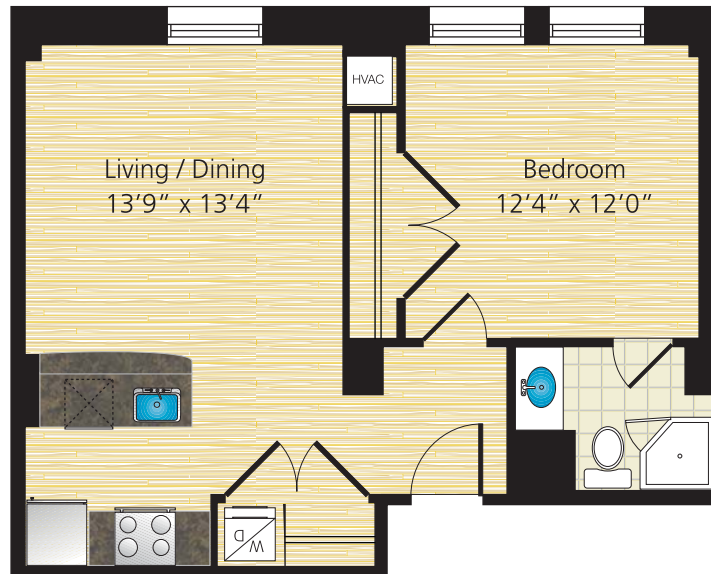

STYLE: R (668 SQ. FT.)

ROOMS: 1 BEDROOM / 1 BATH

RENT: \$ / MONTH

WOODWARD  
BUILDING

P: 202.347.7555 F: 202.347.8555 733 FIFTEENTH STREET, NW  
WWW.WOODWARDBUILDING.COM WASHINGTON, DC 20005

Our policy of continual improvements in design and construction requires that all specifications, equipment, dimensions, square footages and floor plans remain subject to change.