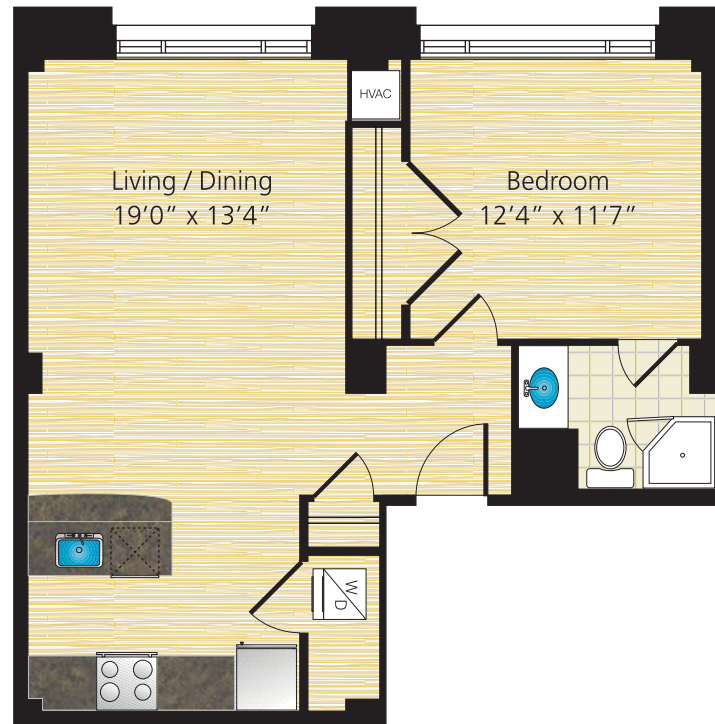

STYLE: U (745 SQ. FT.)
ROOMS: 1 BEDROOM / 1 BATH
RENT: \$ / MONTH

WOODWARD
BUILDING

P: 202.347.7555 F: 202.347.8555 733 FIFTEENTH STREET, NW
WWW.WOODWARDBUILDING.COM WASHINGTON, DC 20005

Our policy of continual improvements in design and construction requires that all specifications, equipment, dimensions, square footages and floor plans remain subject to change.