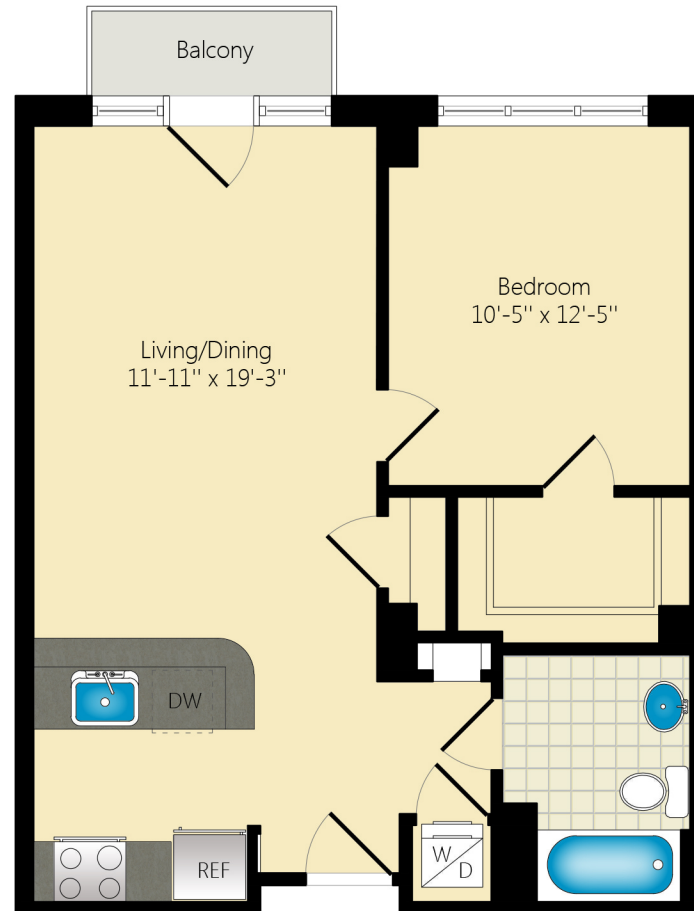

STYLE: 203-703 (676 SQ. FT.)
ROOMS: 1 BEDROOM / 1 BATH

The Hudson

P: 202.986.8969 F: 202.986.8980 1425 P STREET, NW
RENTALS@SJGPROPERTIES.COM WASHINGTON, DC 20005