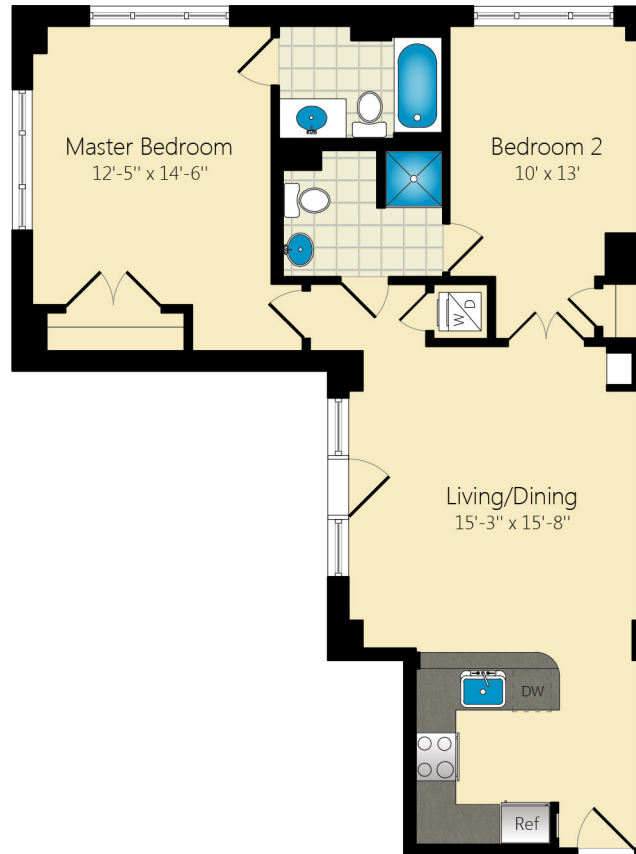

STYLE: 207-707 (1,040 SQ. FT.)
ROOMS: 2 BEDROOM / 2 BATH

The Hudson

P: 202.986.8969 F: 202.986.8980 1425 P STREET, NW
RENTALS@SJGPROPERTIES.COM WASHINGTON, DC 20005