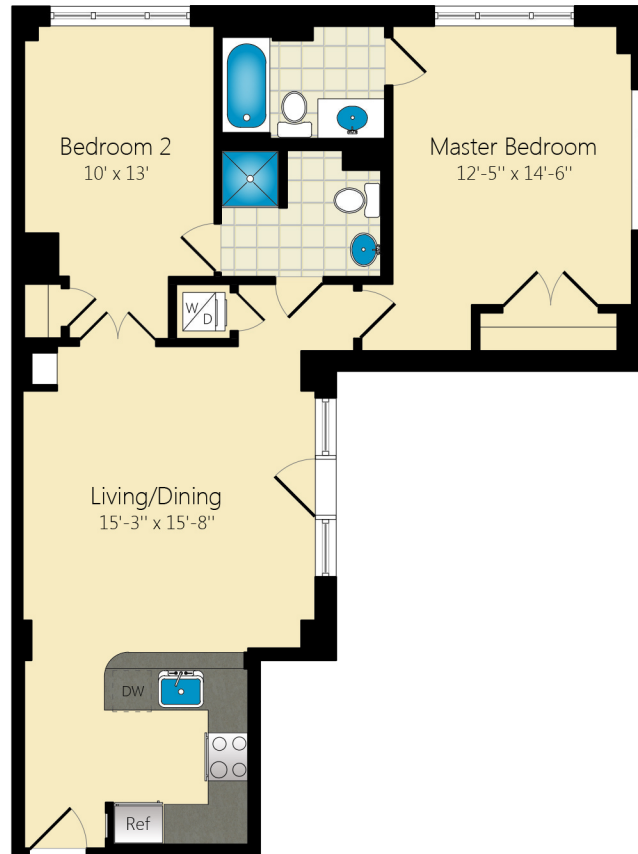

STYLE: 208-708 (1,040 SQ. FT.)
ROOMS: 2 BEDROOM / 2 BATH

The Hudson

P: 202.986.8969 F: 202.986.8980 1425 P STREET, NW
RENTALS@SJGPROPERTIES.COM WASHINGTON, DC 20005