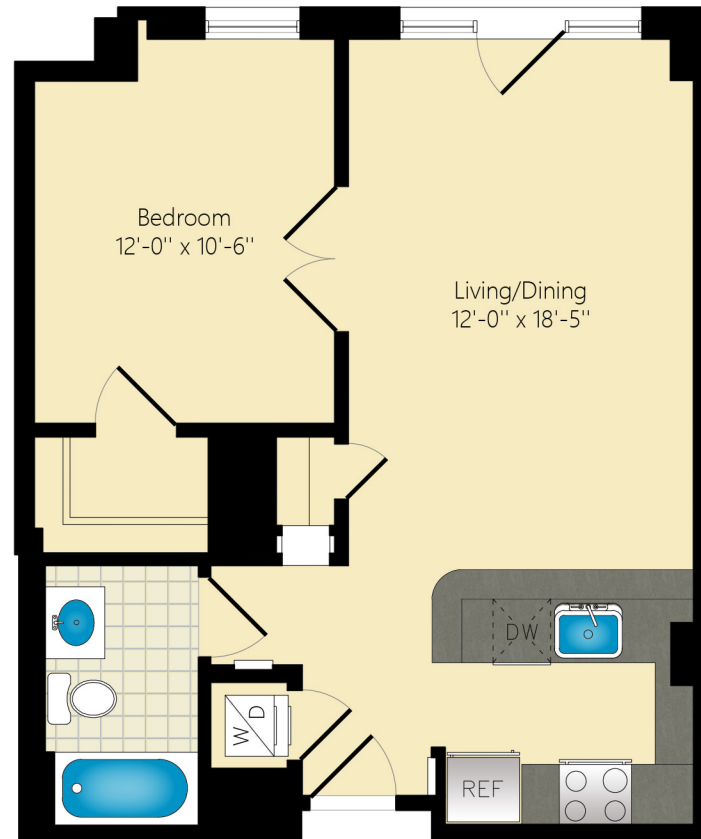

STYLE: 210-710 (676 SQ. FT.)
ROOMS: 1 BEDROOM / 1 BATH

The Hudson

P: 202.986.8969 F: 202.986.8980 | 1425 P STREET, NW
RENTALS@SJGPROPERTIES.COM | WASHINGTON, DC 20005