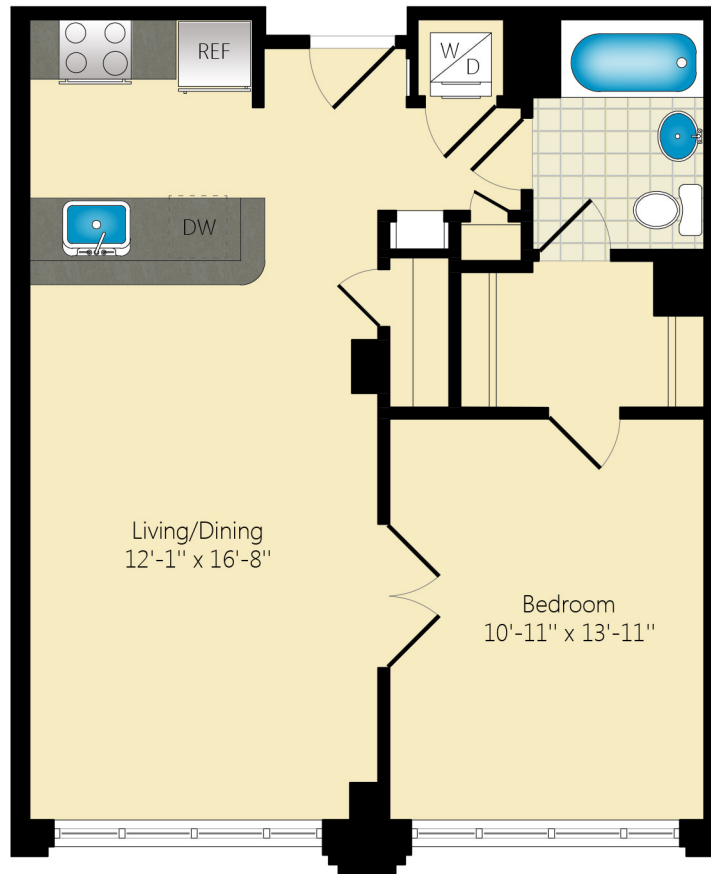

STYLE: 211-711 (728 SQ. FT.)

ROOMS: 1 BEDROOM / 1 BATH

The Hudson

P: 202.986.8969 F: 202.986.8980
RENTALS@SJGPROPERTIES.COM

1425 P STREET, NW
WASHINGTON, DC 20005