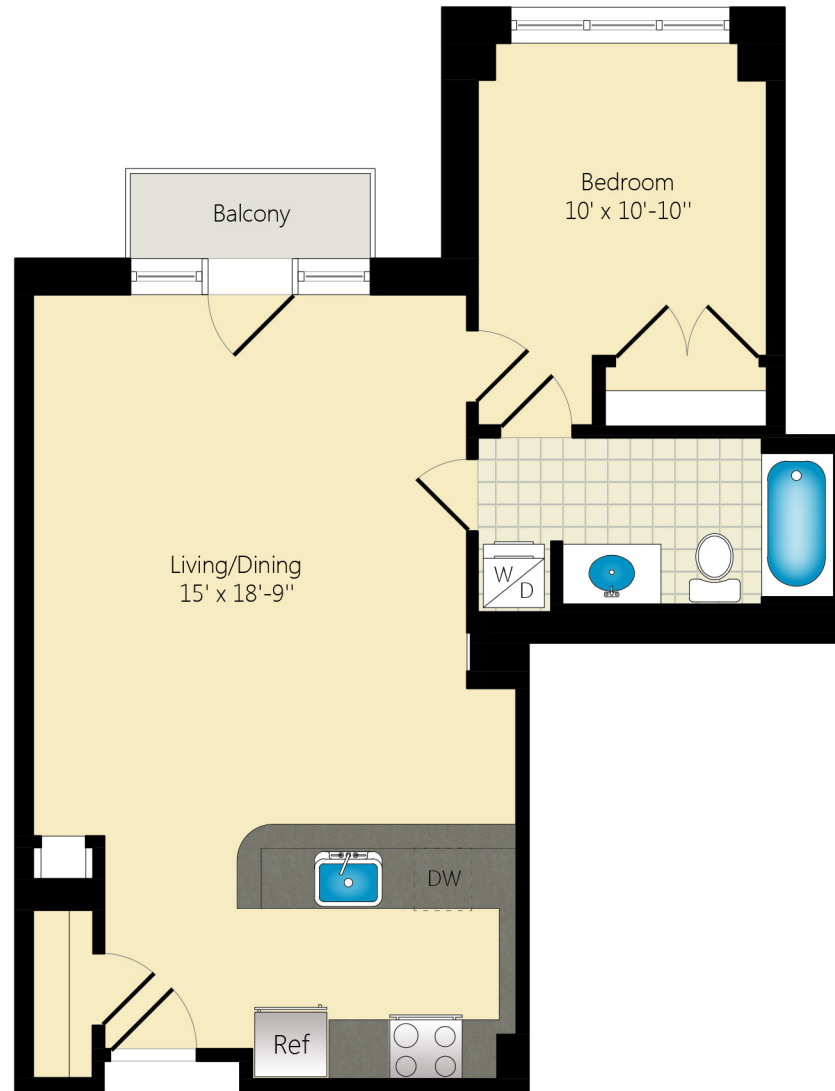

STYLE: 212-712 (702 SQ. FT.)
ROOMS: 1 BEDROOM / 1 BATH

The Hudson

P: 202.986.8969 F: 202.986.8980 | 1425 P STREET, NW
RENTALS@SJGPROPERTIES.COM | WASHINGTON, DC 20005