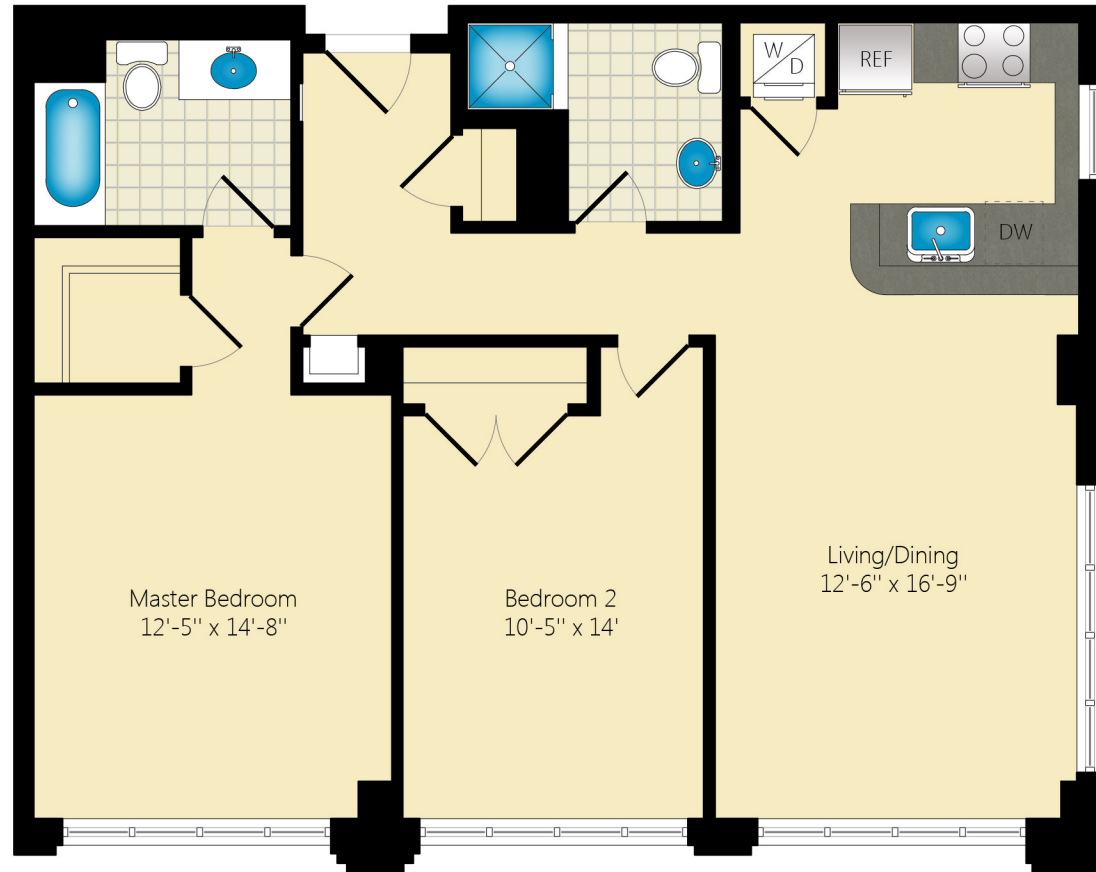

STYLE: 213-713 (1,092 SQ. FT.)  
ROOMS: 2 BEDROOM / 2 BATH

*The Hudson*

P: 202.986.8969 F: 202.986.8980 1425 P STREET, NW  
RENTALS@SJGPROPERTIES.COM WASHINGTON, DC 20005