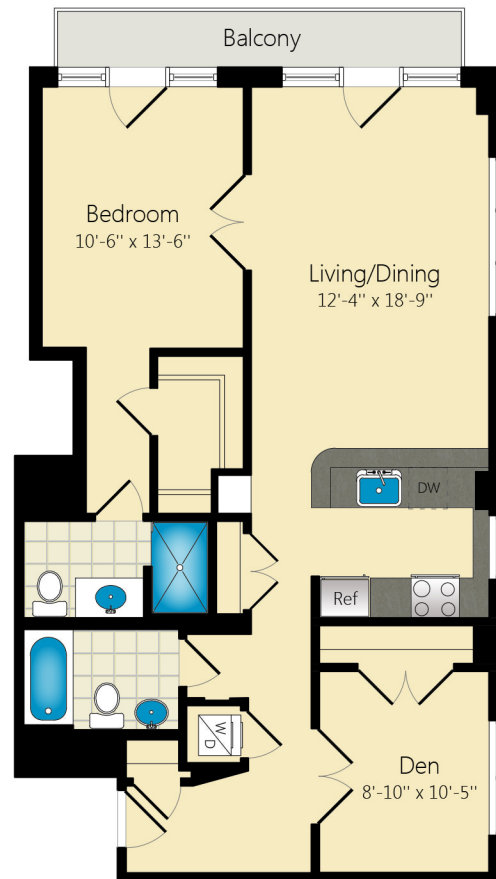

STYLE: 214-714 (1,090 SQ. FT.)

ROOMS: 1 BEDROOM+DEN / 2 BATH

*The Hudson*

P: 202.986.8969 F: 202.986.8980  
RENTALS@SJGPROPERTIES.COM

1425 P STREET, NW  
WASHINGTON, DC 20005