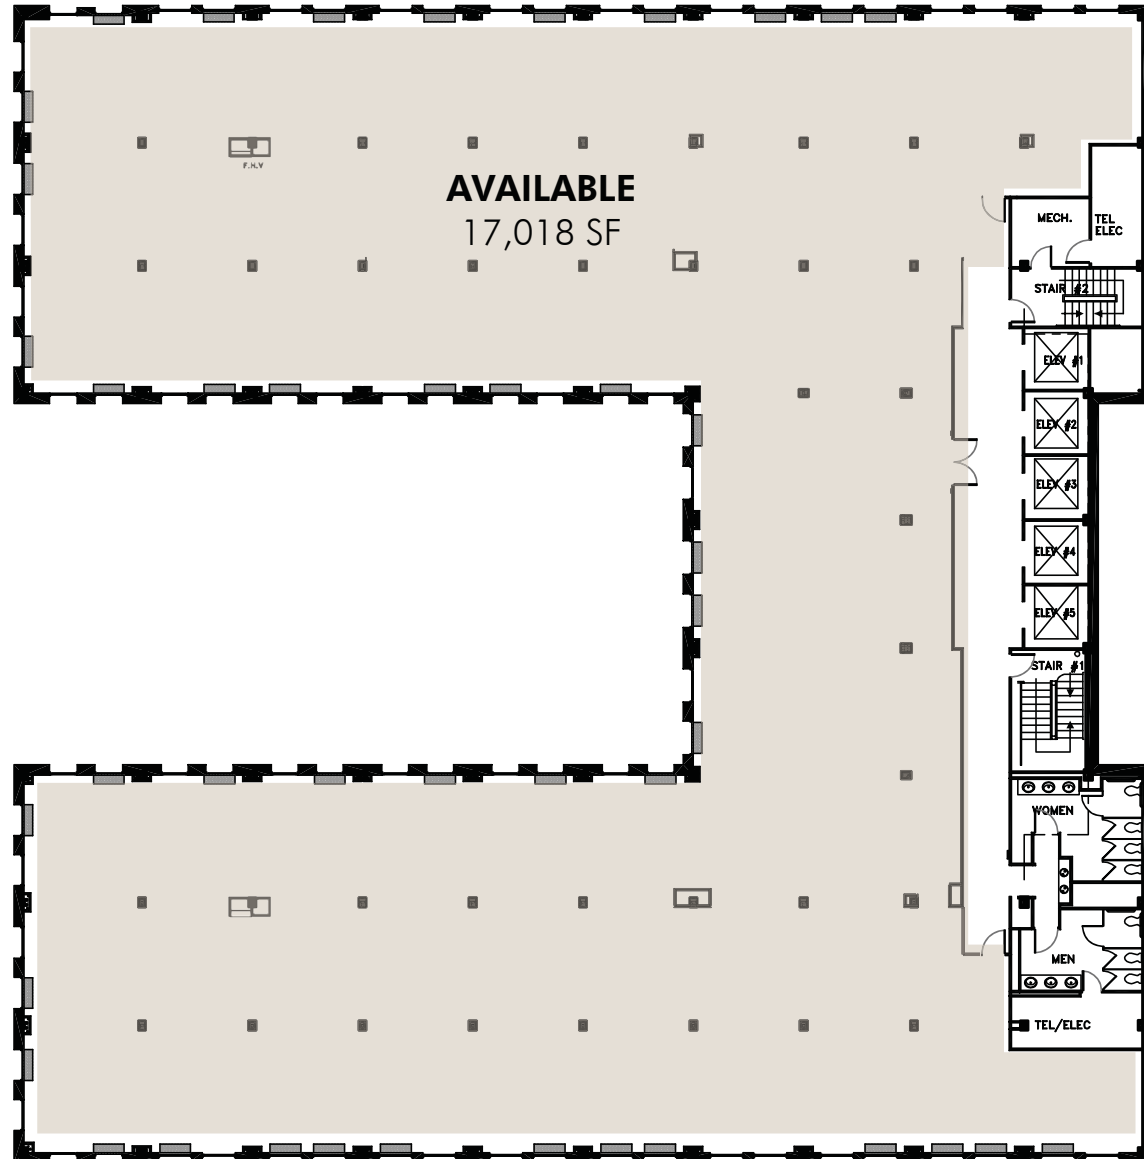

SOUTHERN — BUILDING —

805 FIFTEENTH ST. | WASHINGTON, D.C.

11TH FLOOR

For leasing information, please contact:

RANDY HARRELL
202.585.5556
randy.harrell@cbre.com

KEVIN HOWARD
202.585.5776
kevin.howard@cbre.com