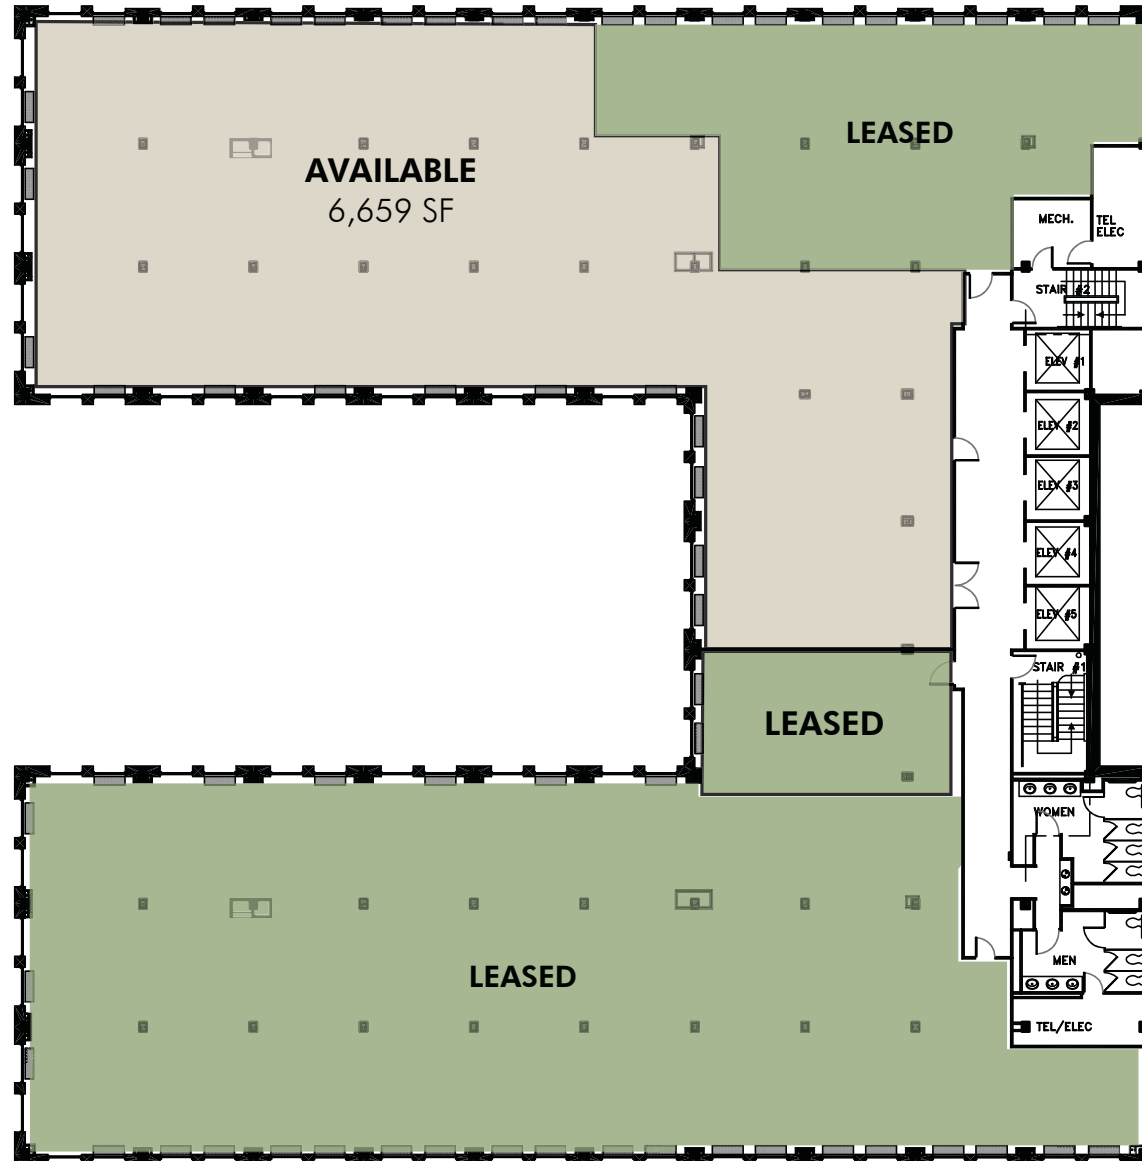

SOUTHERN — BUILDING —

805 FIFTEENTH ST. | WASHINGTON, D.C.

5TH FLOOR

For leasing information, please contact:

RANDY HARRELL
202.585.5556
randy.harrell@cbre.com

KEVIN HOWARD
202.585.5776
kevin.howard@cbre.com