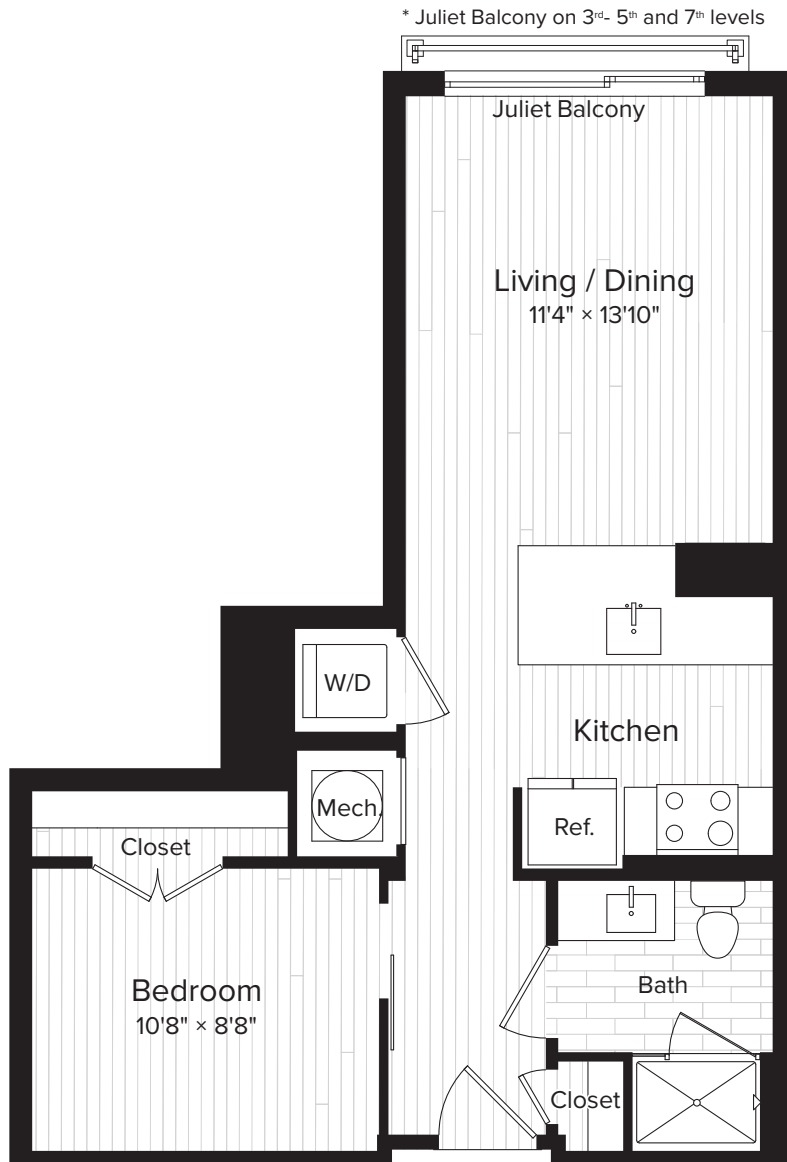

APARTMENT A01

1 BED | 1 BATH | 577 SF

FLOORS 2-5

APARTMENT # _____ MOVE-IN DATE _____

MONTHLY RENT _____ DATE OF VISIT _____

4901 MONTGOMERY LANE, BETHESDA, MD 20814 | 301.347.7187 | BRODYAPTS.COM

ELEVATIONS AND FLOOR PLANS ARE ARTIST'S RENDERINGS
AND ARE SHOWN FOR ILLUSTRATIVE PURPOSES ONLY.
ALL SQUARE FOOTAGE IS APPROXIMATE.