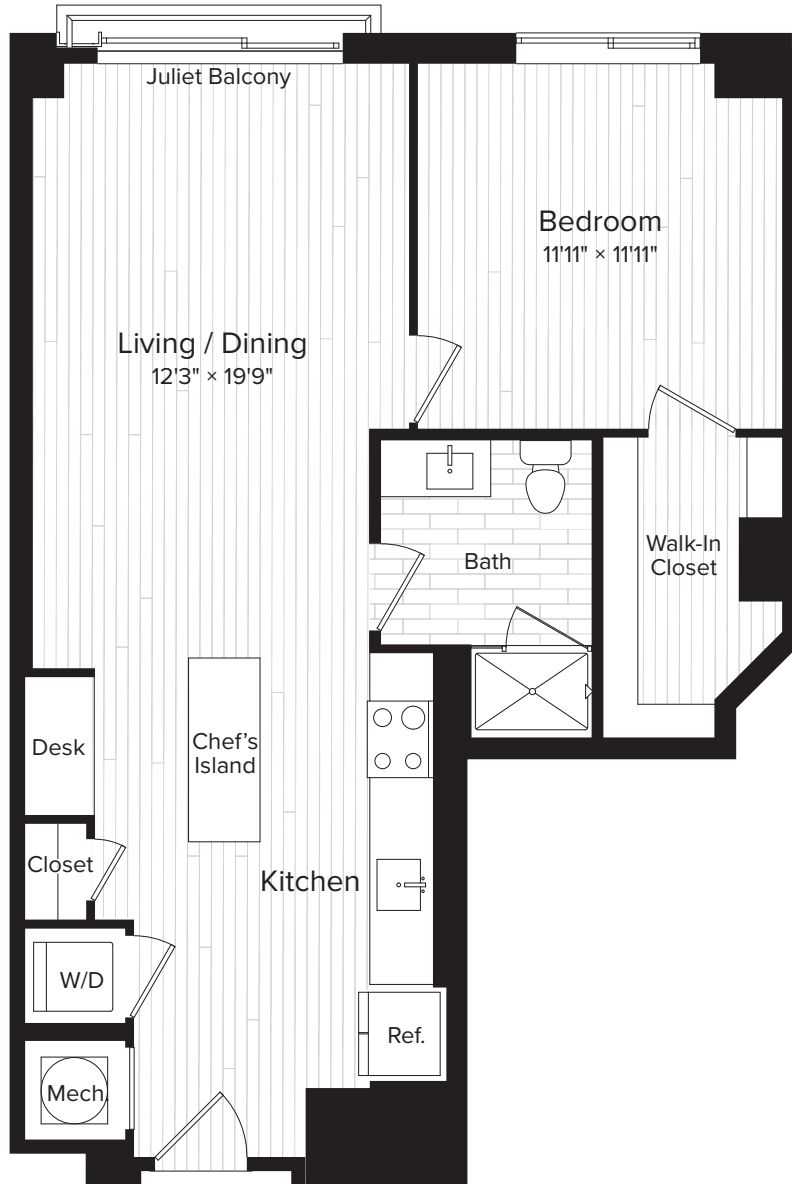

APARTMENT A03

1 BED | 1 BATH | 763 SF

FLOOR 1

APARTMENT # _____ MOVE-IN DATE _____

MONTHLY RENT _____ DATE OF VISIT _____

4901 MONTGOMERY LANE, BETHESDA, MD 20814 | 301.347.7187 | BRODYAPTS.COM

ELEVATIONS AND FLOOR PLANS ARE ARTIST'S RENDERINGS
AND ARE SHOWN FOR ILLUSTRATIVE PURPOSES ONLY.
ALL SQUARE FOOTAGE IS APPROXIMATE.