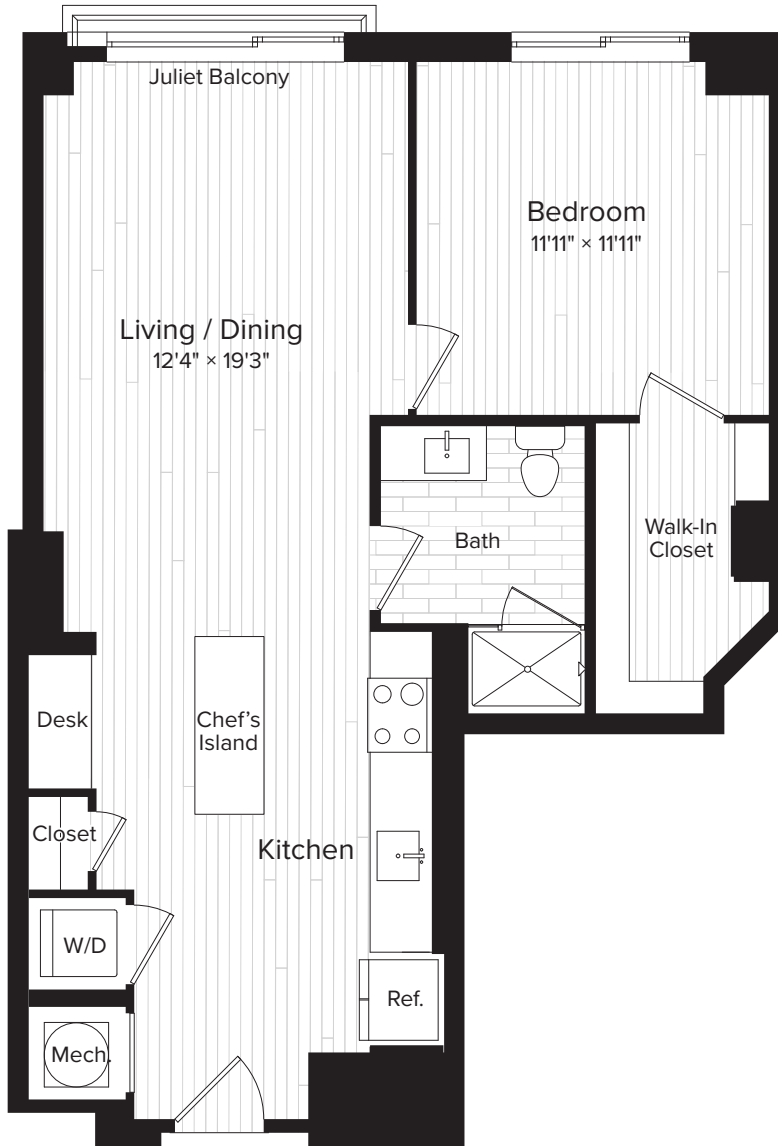

APARTMENT A03a

1 BED | 1 BATH | 773 SF

* Juliet Balcony on 3rd- 5th levels

FLOORS 2-5

APARTMENT # _____ MOVE-IN DATE _____

MONTHLY RENT _____ DATE OF VISIT _____

4901 MONTGOMERY LANE, BETHESDA, MD 20814 | 301.347.7187 | BRODYAPTS.COM

ELEVATIONS AND FLOOR PLANS ARE ARTIST'S RENDERINGS
AND ARE SHOWN FOR ILLUSTRATIVE PURPOSES ONLY.
ALL SQUARE FOOTAGE IS APPROXIMATE.