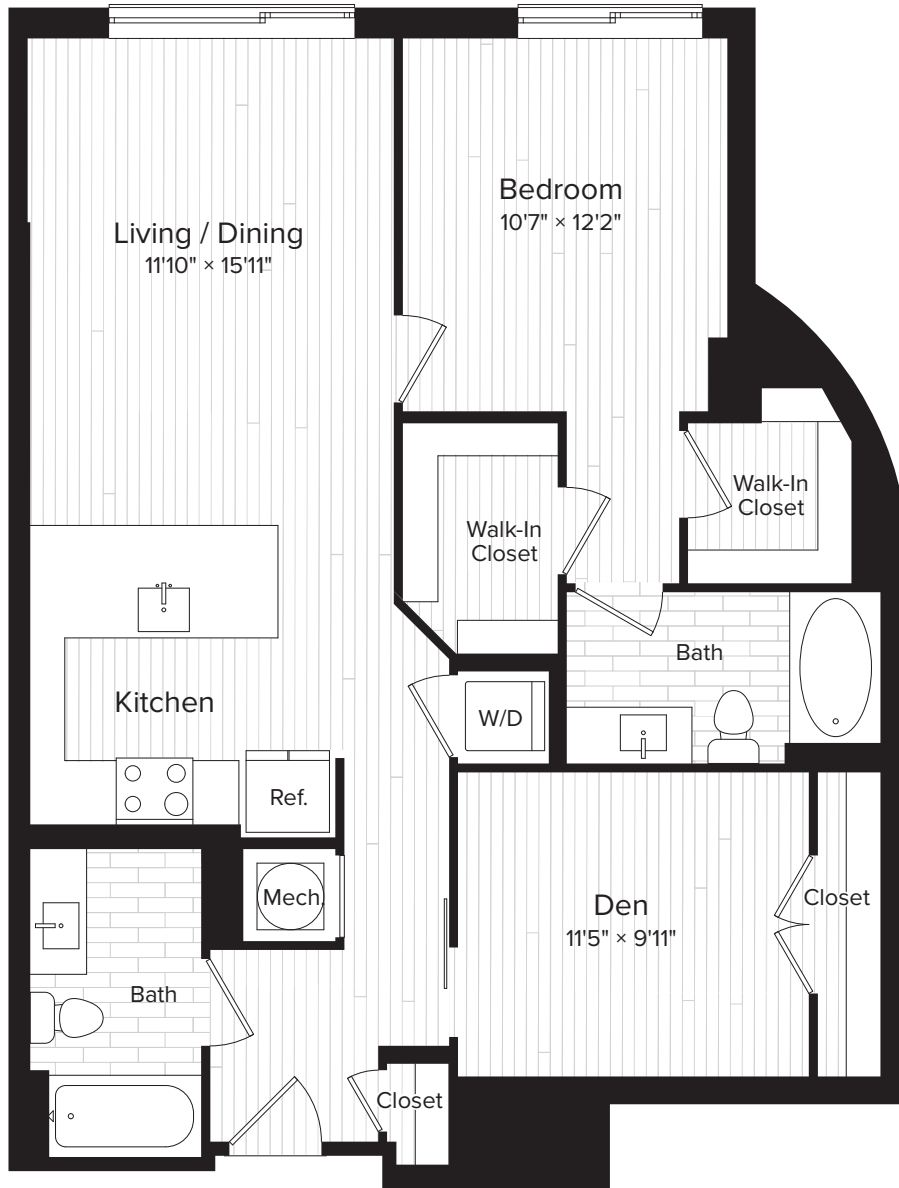

# APARTMENT B01

1 BED + DEN | 2 BATH | 977 SF

FLOOR 1

APARTMENT # \_\_\_\_\_ MOVE-IN DATE \_\_\_\_\_

MONTHLY RENT \_\_\_\_\_ DATE OF VISIT \_\_\_\_\_

4901 MONTGOMERY LANE, BETHESDA, MD 20814 | 301.347.7187 | BRODYAPTS.COM

ELEVATIONS AND FLOOR PLANS ARE ARTIST'S RENDERINGS  
AND ARE SHOWN FOR ILLUSTRATIVE PURPOSES ONLY.  
ALL SQUARE FOOTAGE IS APPROXIMATE.