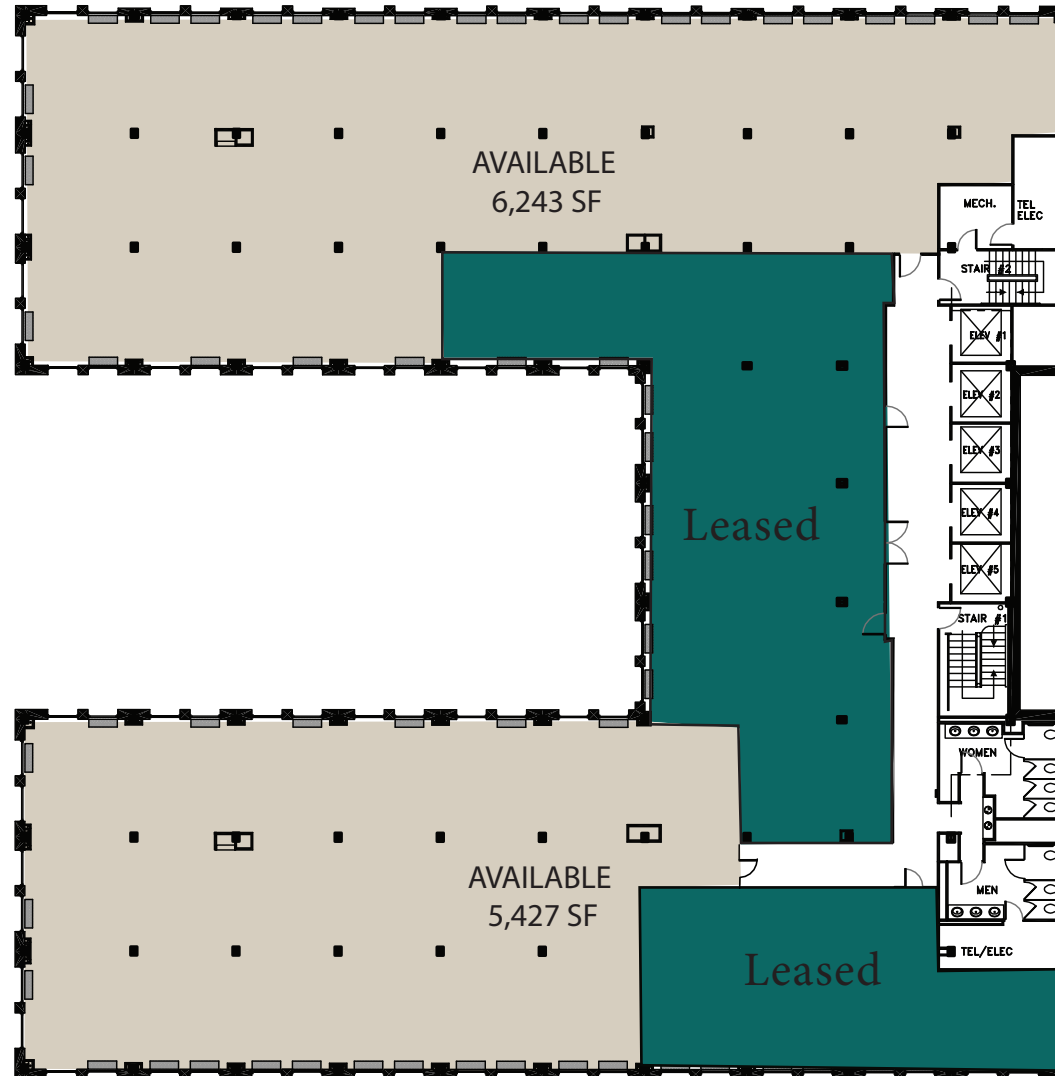

SOUTHERN — BUILDING —

805 FIFTEENTH ST. | WASHINGTON, D.C.

4TH FLOOR

For leasing information, please contact:

RANDY HARRELL
202.585.5556
randy.harrell@cbre.com

KEVIN HOWARD
202.585.5776
kevin.howard@cbre.com