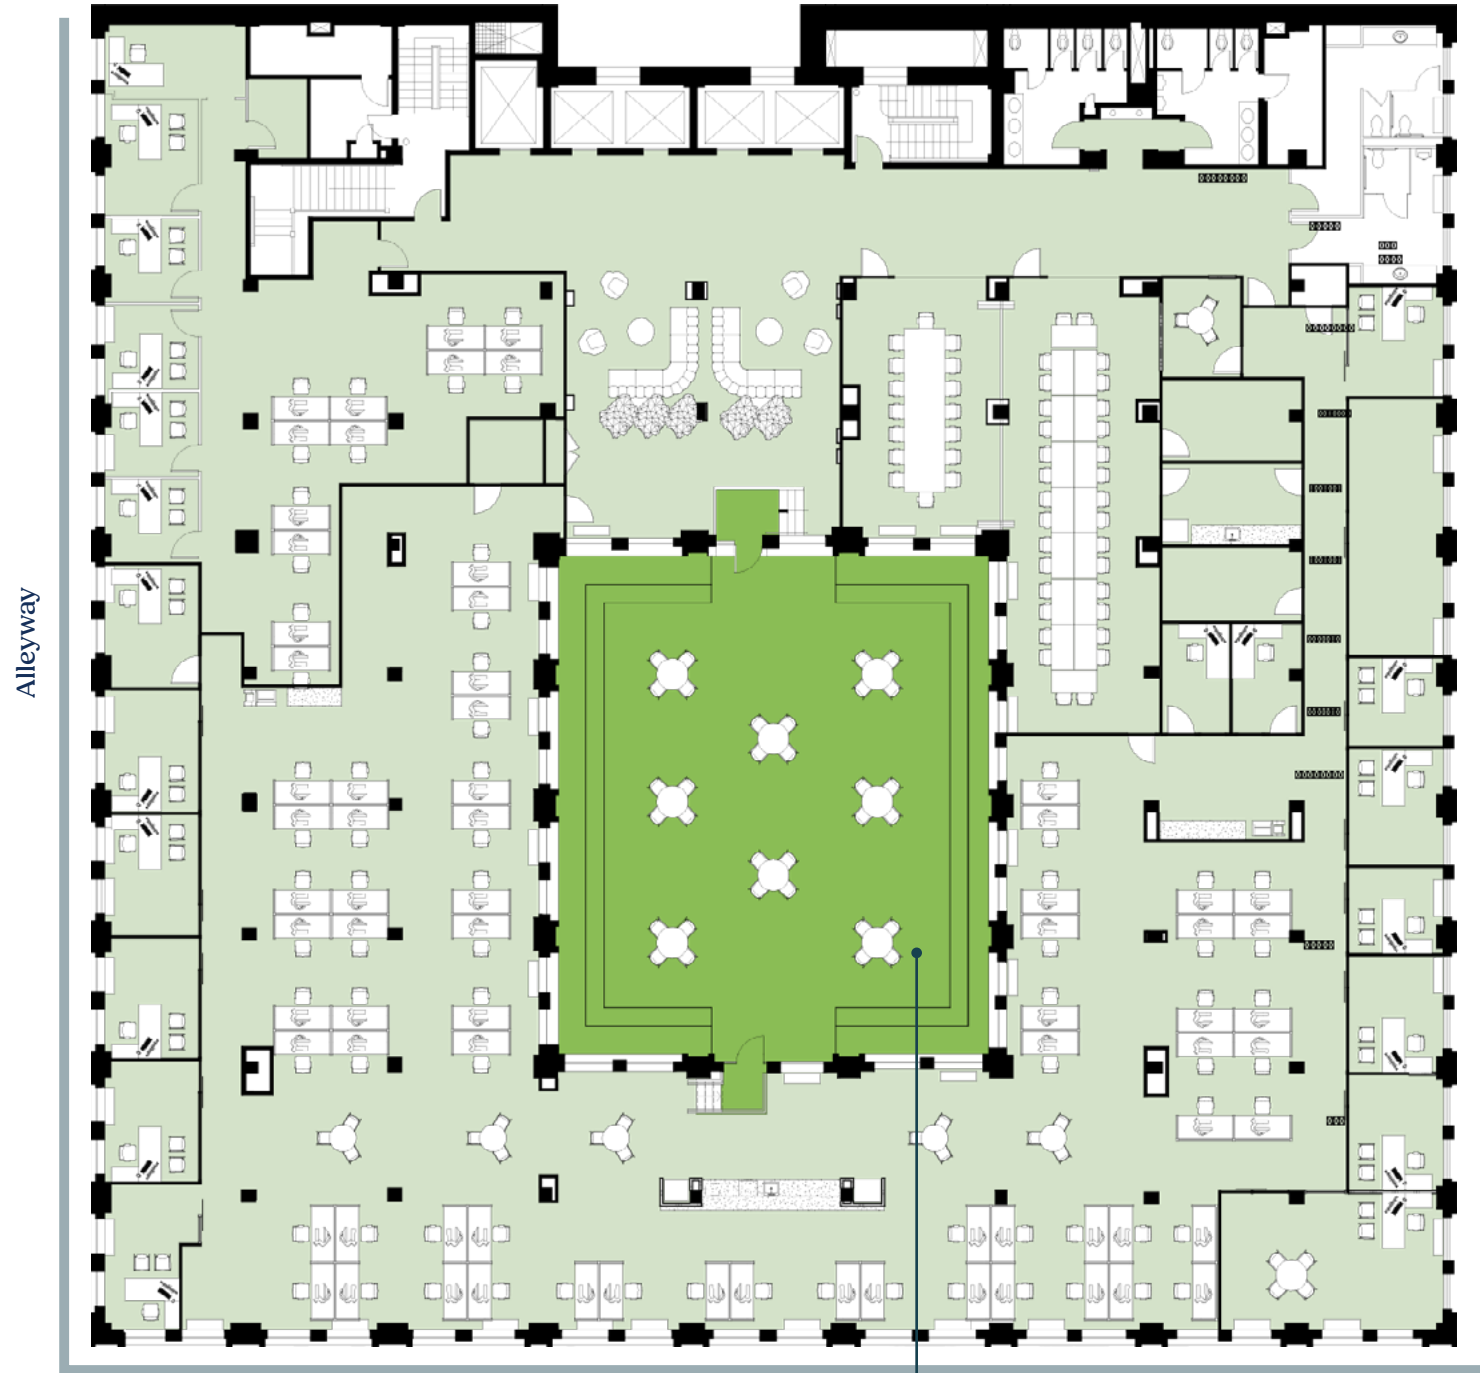

# Availabilities

	Rooftop		
11			
10			
9	Suite 900 11,110 RSF	Suite 910 6,582 RSF	
8			
7	Suite 700 10,142 RSF		
6	Suite 600 4,365 RSF	Suite 610 1,818 RSF	Suite 615 1,607 RSF
5			
4	Suite 401 7,569 RSF	Suite 410 1,713 RSF	
3			
2	Suite 200 19,122 RSF		
1			

# 2<sup>nd</sup> Floor

19,122 RSF

15<sup>th</sup> Street

Exclusive courtyard for 2<sup>nd</sup> floor tenant

# 4<sup>th</sup> Floor

7,569 RSF | 1,713 RSF

Suite 410  
1,713 RSF

Suite 401  
7,569 RSF

15<sup>th</sup> Street

View Suite 401  
Matterport