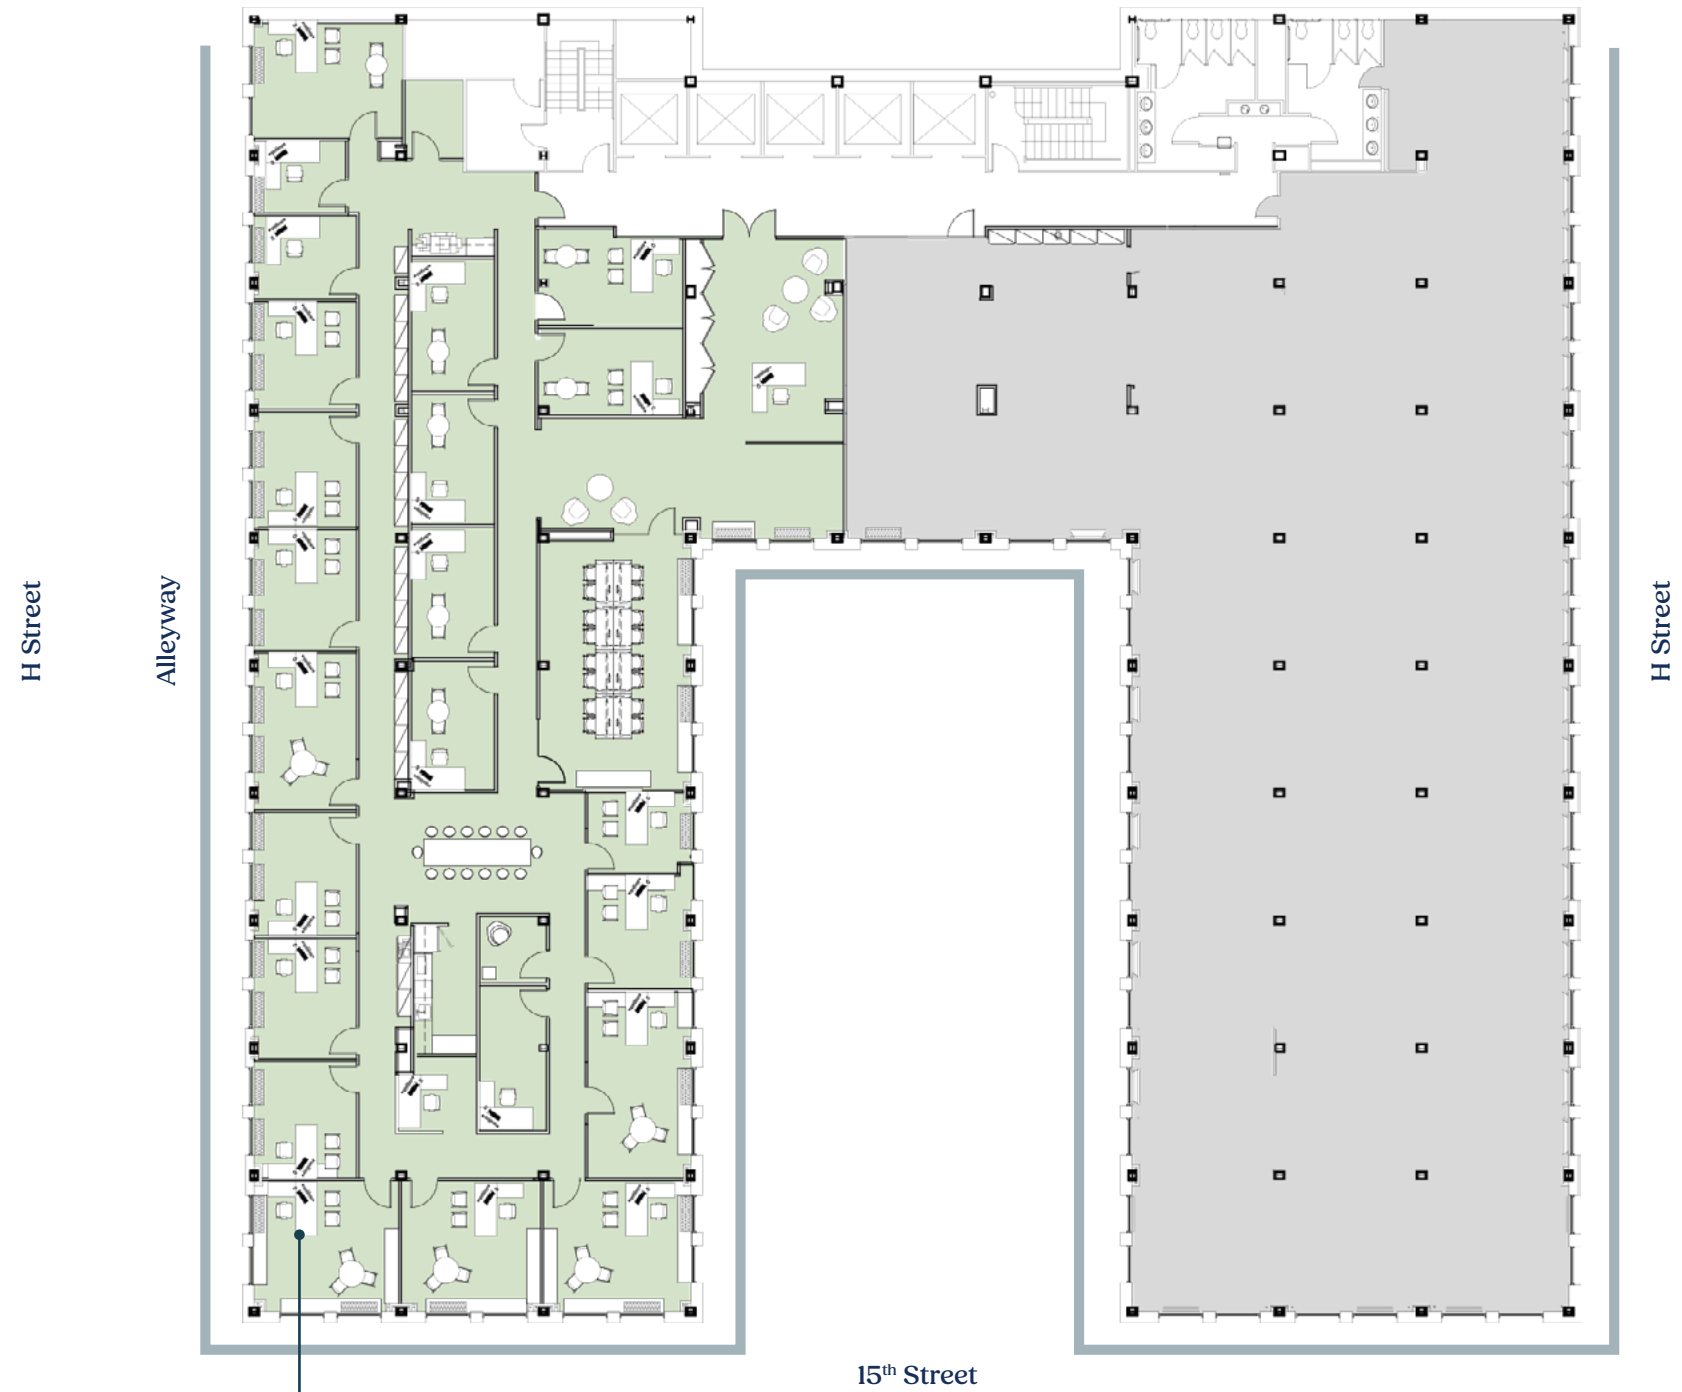

7th Floor

10,142 RSF