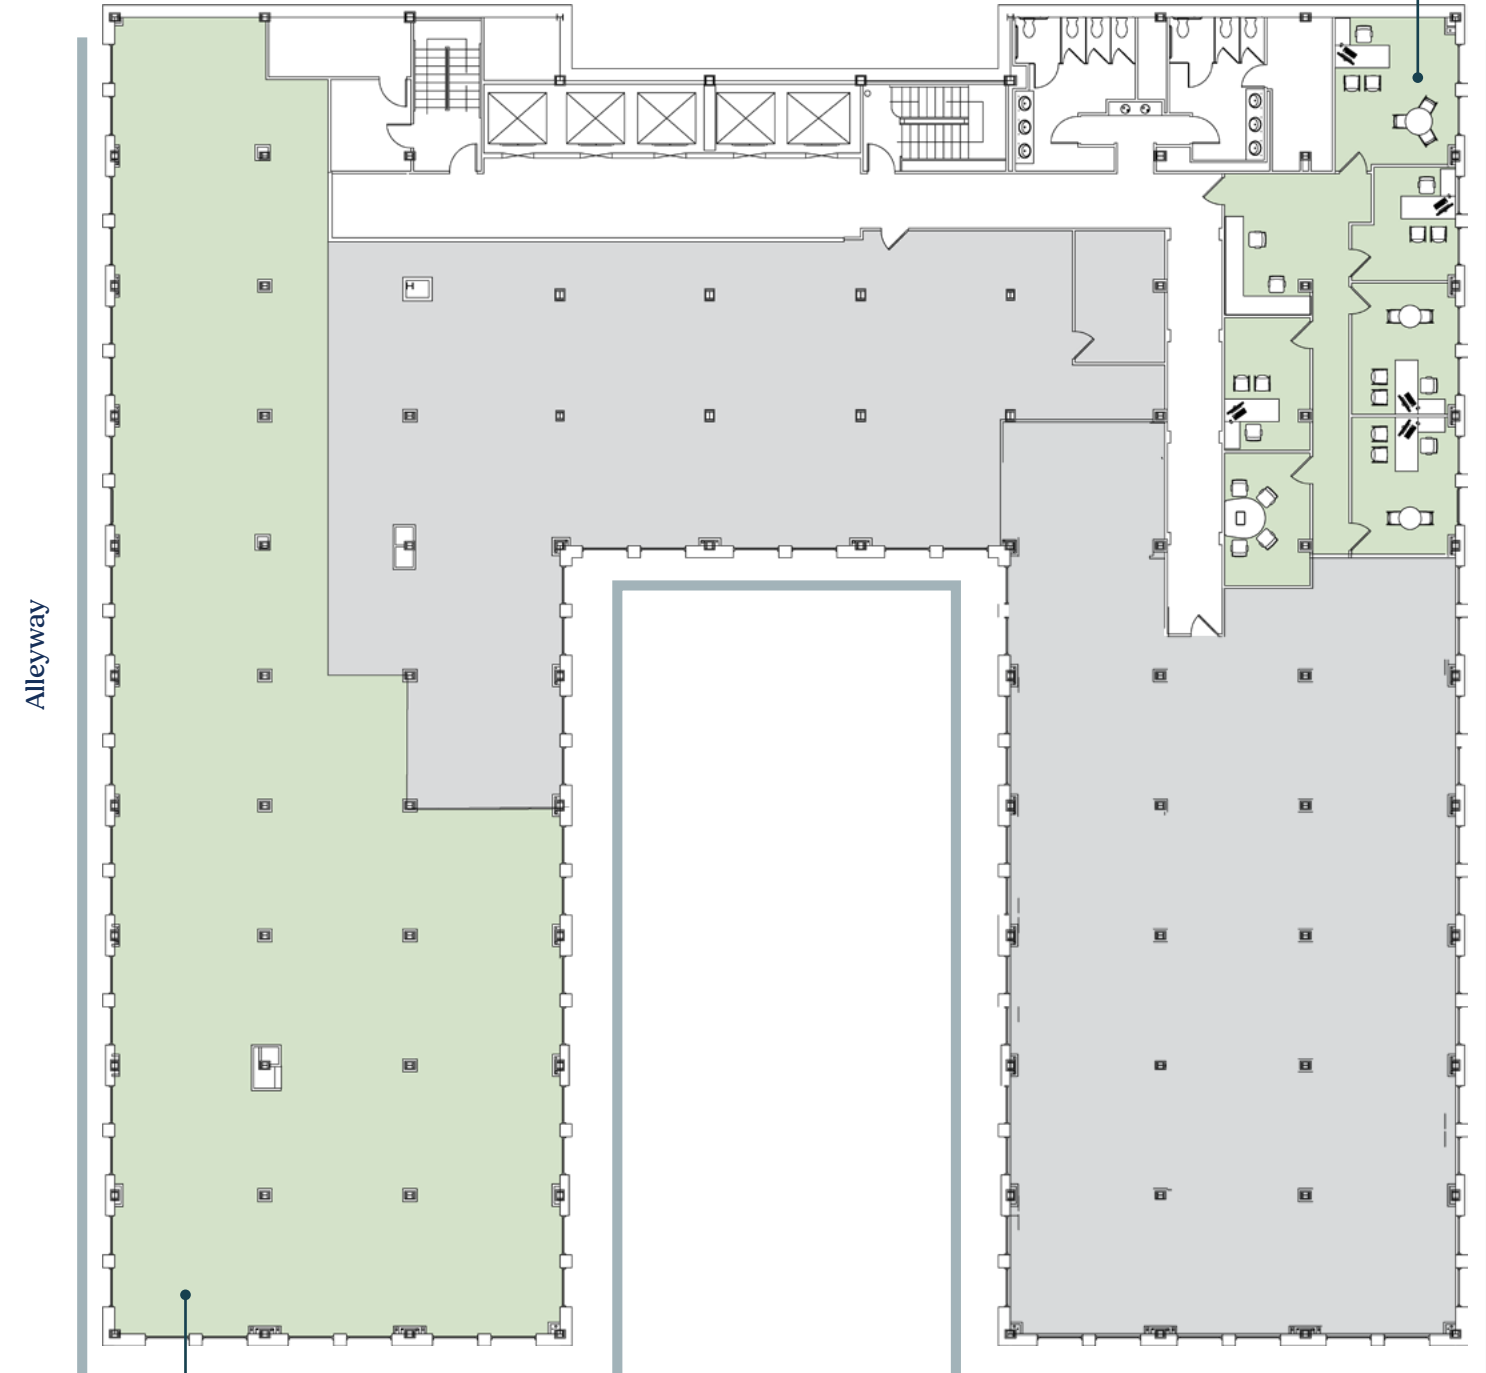

# Availabilities

	Rooftop		
11			
10			
9	Suite 900 11,110 RSF	Suite 910 6,582 RSF	
8			
7	Suite 700 10,142 RSF		
6	Suite 600 4,365 RSF	Suite 610 1,818 RSF	Suite 615 1,607 RSF
5			
4	Suite 401 7,569 RSF	Suite 410 1,713 RSF	
3			
2	Suite 200 19,122 RSF		
1			

# 2<sup>nd</sup> Floor

19,122 RSF

15<sup>th</sup> Street

Exclusive courtyard for 2<sup>nd</sup> floor tenant

# 4<sup>th</sup> Floor

7,569 RSF | 1,713 RSF

Suite 410  
1,713 RSF

Suite 401  
7,569 RSF

15<sup>th</sup> Street

View Suite 401  
Matterport