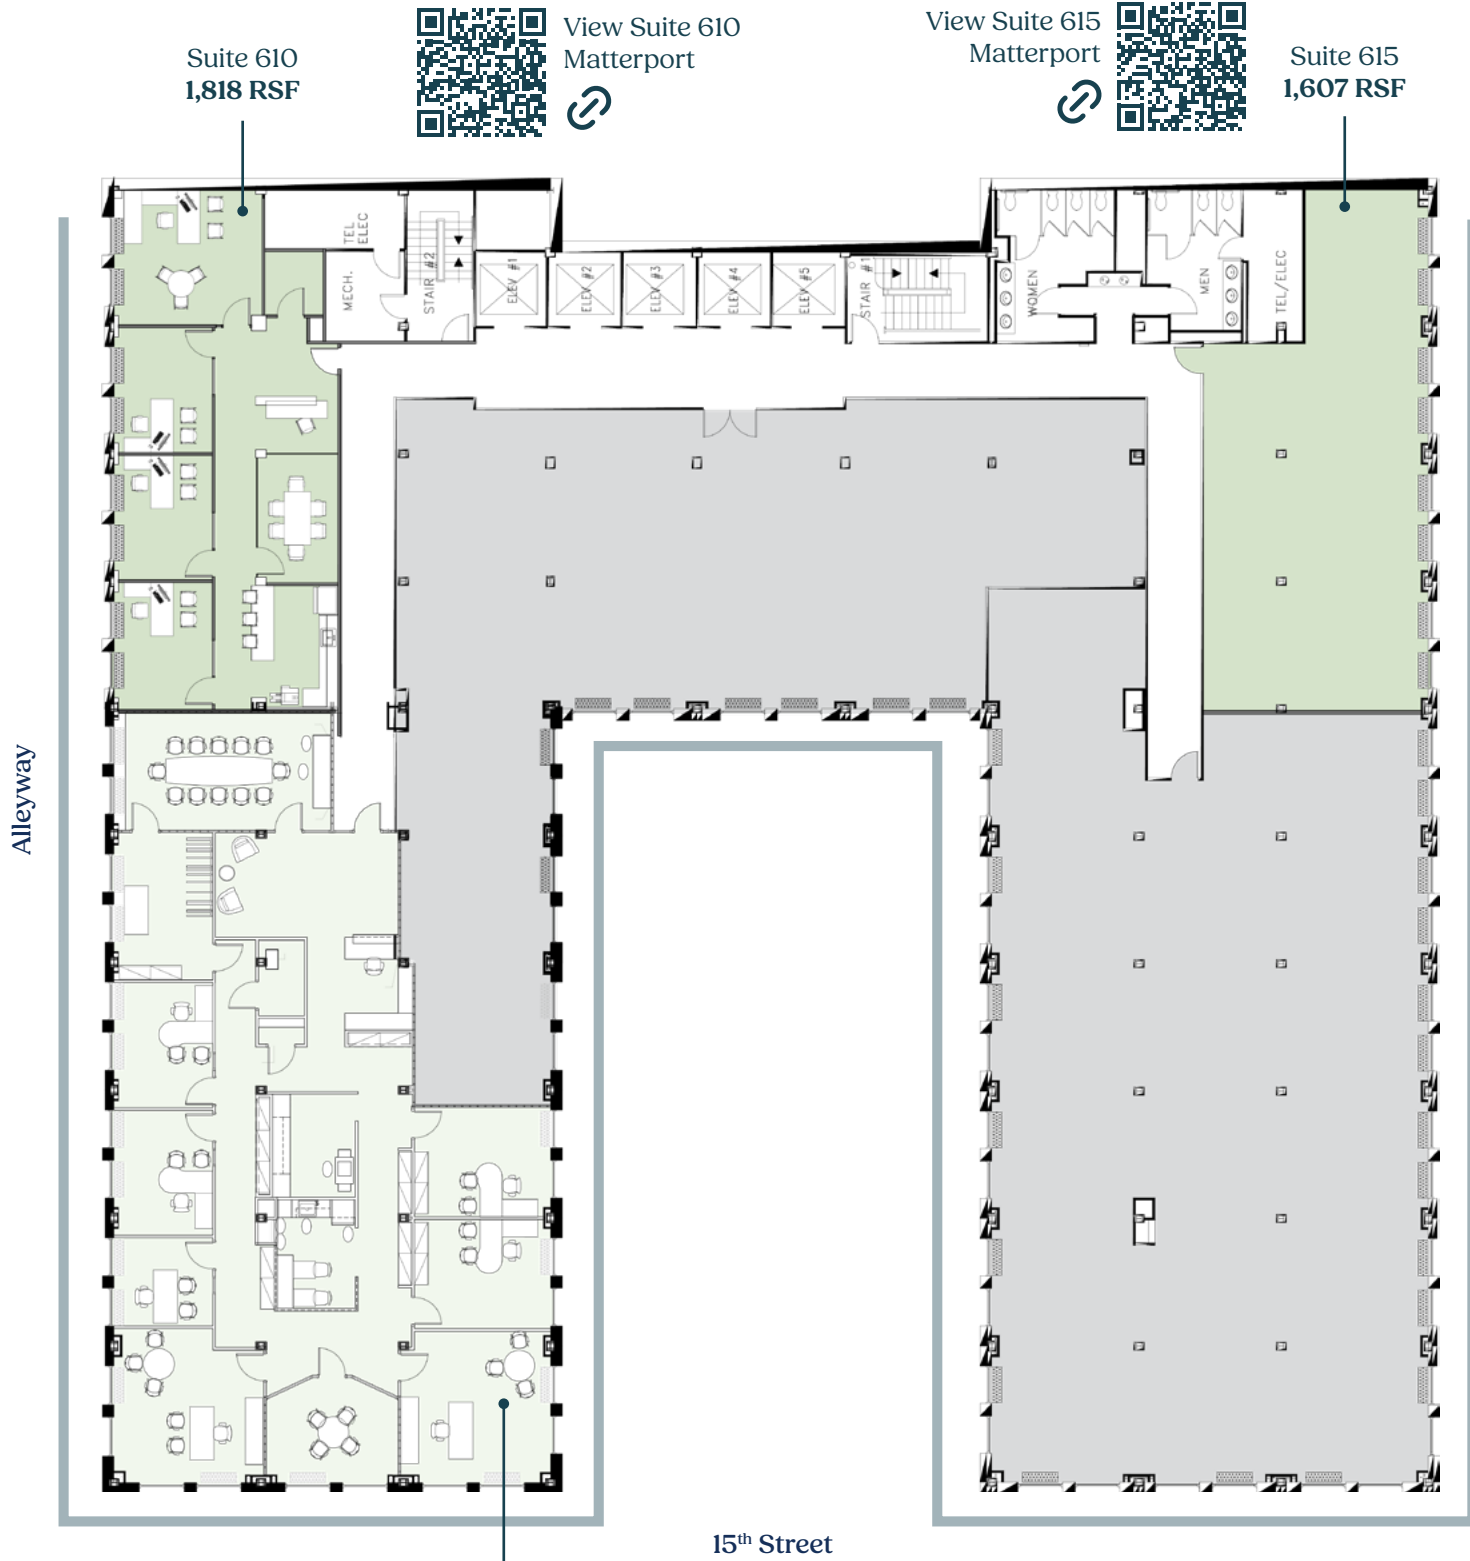

# Availabilities

	Rooftop		
11			
10			
9	Suite 900 11,110 RSF	Suite 910 6,582 RSF	
8			
7	Suite 700 10,142 RSF		
6	Suite 600 4,365 RSF	Suite 610 1,818 RSF	Suite 615 1,607 RSF
5			
4	Suite 401 7,569 RSF	Suite 410 1,713 RSF	
3			
2	Suite 200 19,122 RSF		
1			

# 2<sup>nd</sup> Floor

19,122 RSF

15<sup>th</sup> Street

Exclusive courtyard for 2<sup>nd</sup> floor tenant

# 4<sup>th</sup> Floor

7,569 RSF | 1,713 RSF

Suite 410  
1,713 RSF

Suite 401  
7,569 RSF

15<sup>th</sup> Street

View Suite 401  
Matterport

# 6<sup>th</sup> Floor

4,365 RSF | 1,818 RSF | 1,607 RSF