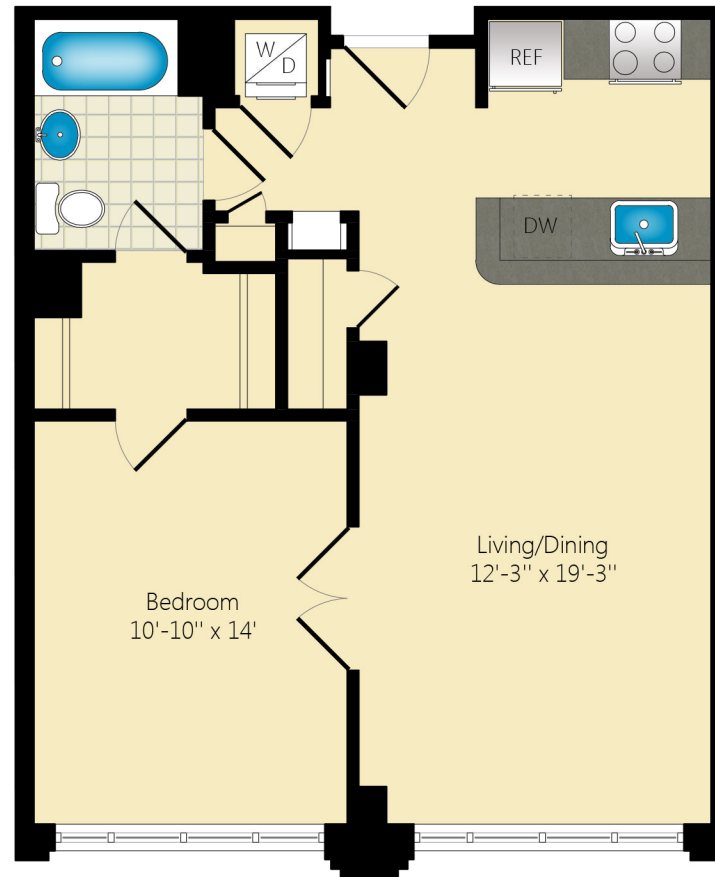

STYLE: 204-704 (728 SQ. FT.)  
ROOMS: 1 BEDROOM / 1 BATH

*The Hudson*

P: 202.986.8969 F: 202.986.8980 1425 P STREET, NW  
RENTALS@SJGPROPERTIES.COM WASHINGTON, DC 20005