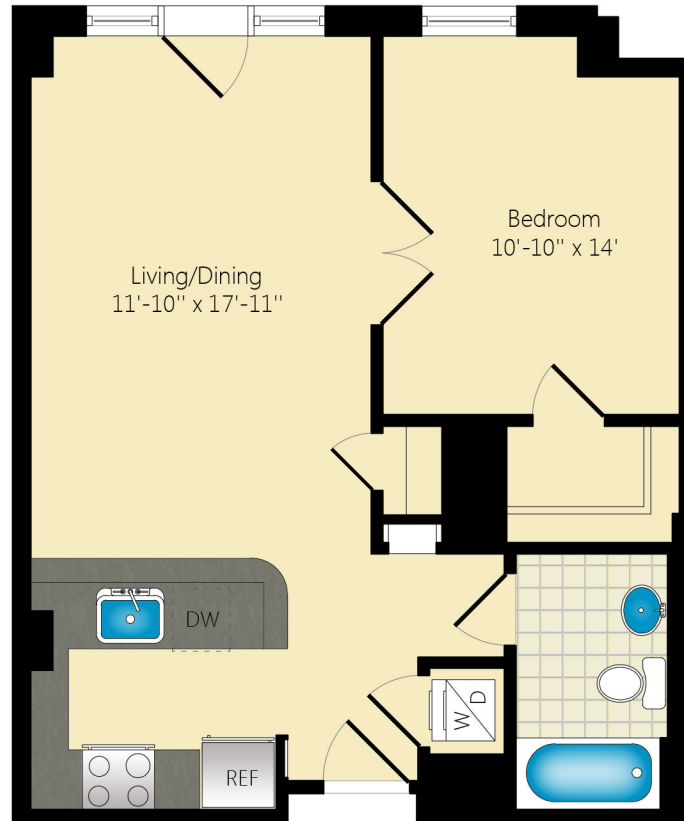

STYLE: 205-705 (676 SQ. FT.)
ROOMS: 1 BEDROOM / 1 BATH

The Hudson

P: 202.986.8969 F: 202.986.8980 | 1425 P STREET, NW
RENTALS@SJGPROPERTIES.COM | WASHINGTON, DC 20005