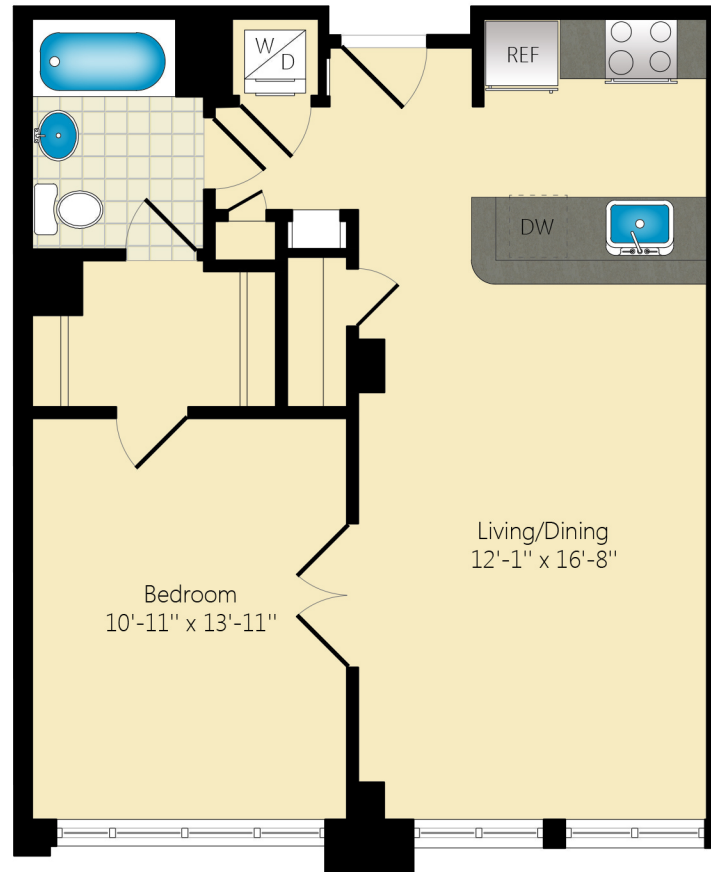

STYLE: 206-706 (728 SQ. FT.)
ROOMS: 1 BEDROOM / 1 BATH

The Hudson

P: 202.986.8969 F: 202.986.8980 1425 P STREET, NW
RENTALS@SJGPROPERTIES.COM WASHINGTON, DC 20005