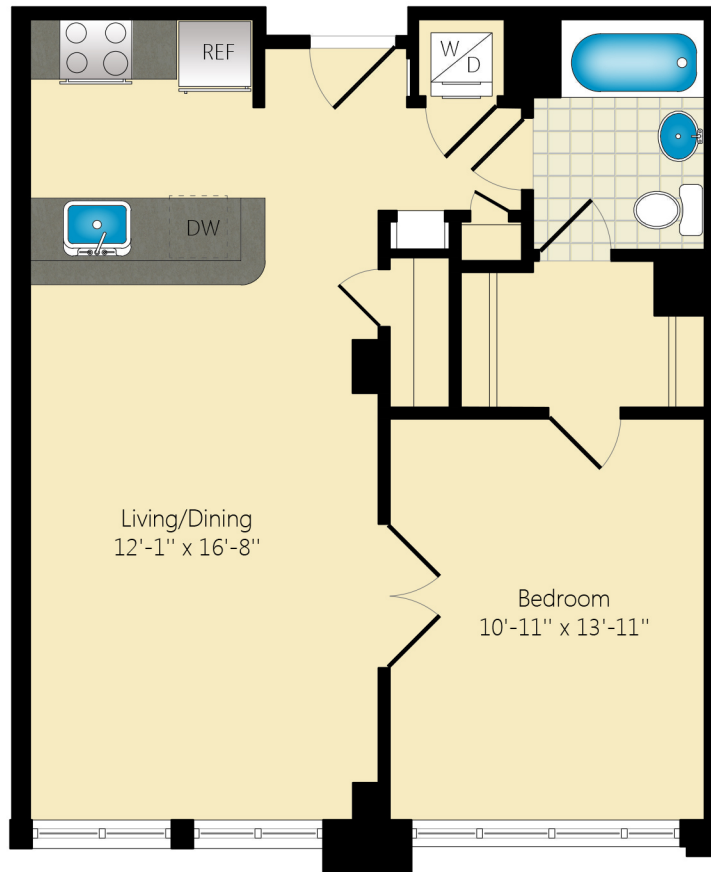

STYLE: 209-709 (728 SQ. FT.)

ROOMS: 1 BEDROOM / 1 BATH

The Hudson

P: 202.986.8969 F: 202.986.8980
RENTALS@SJGPROPERTIES.COM

1425 P STREET, NW
WASHINGTON, DC 20005