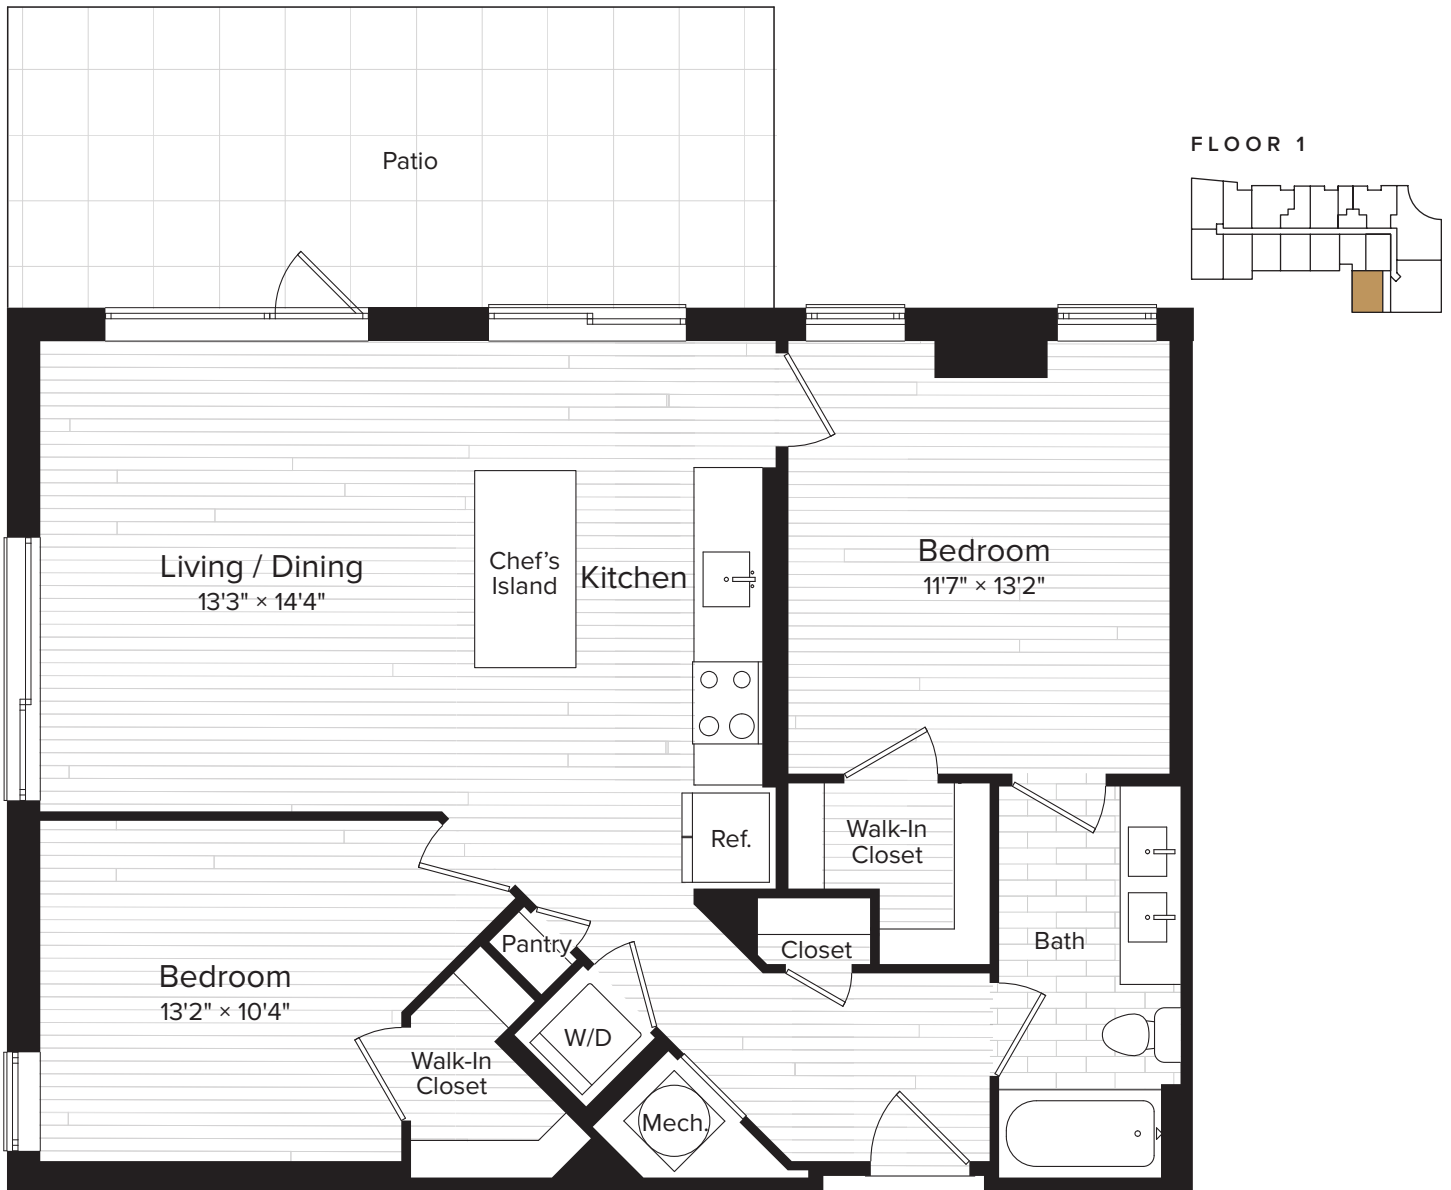

APARTMENT C09

2 BED | 1 BATH | 967 SF

APARTMENT # _____ MOVE-IN DATE _____

MONTHLY RENT _____ DATE OF VISIT _____

4901 MONTGOMERY LANE, BETHESDA, MD 20814 | 301.347.7187 | BRODYAPTS.COM

ELEVATIONS AND FLOOR PLANS ARE ARTIST'S RENDERINGS
AND ARE SHOWN FOR ILLUSTRATIVE PURPOSES ONLY.
ALL SQUARE FOOTAGE IS APPROXIMATE.