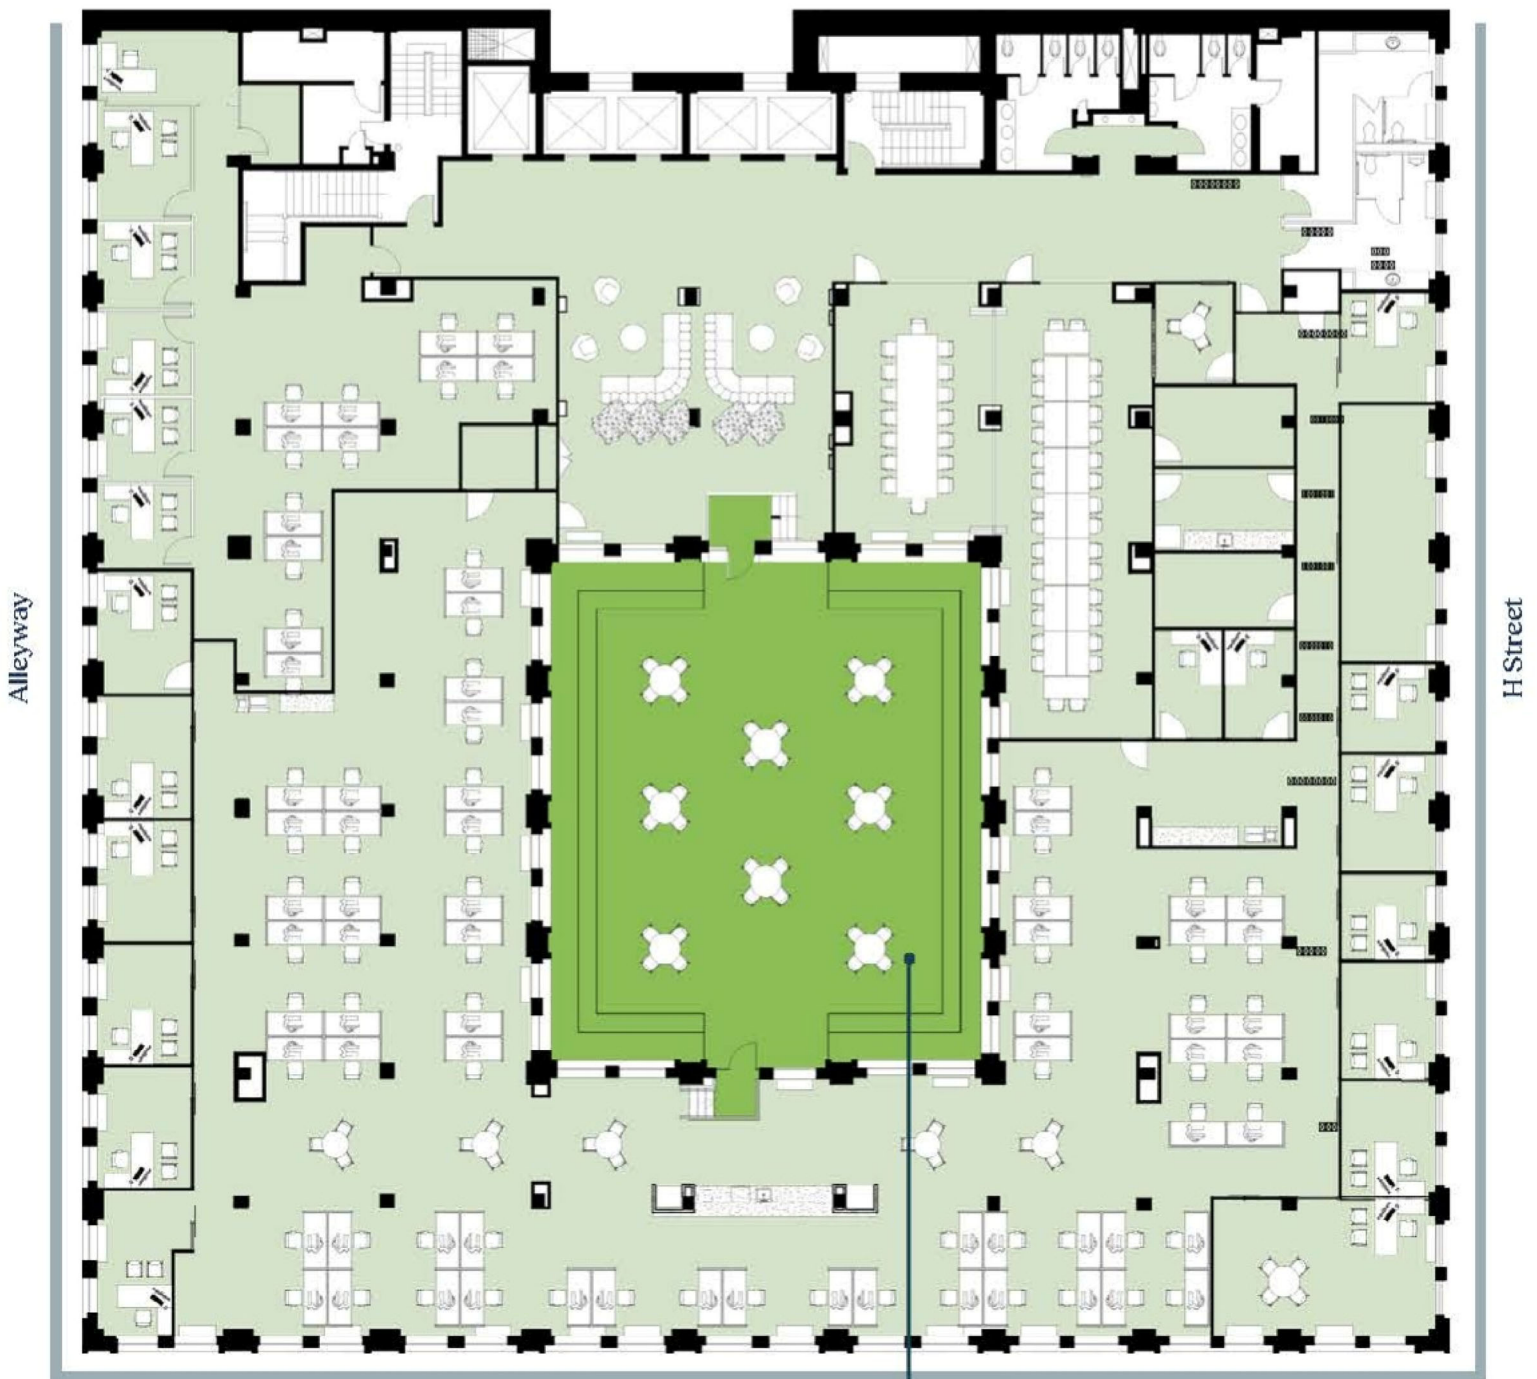

2nd Floor

19,122 RSF

15th Street

Exclusive courtyard
for 2nd floor tenant

THE SOUTHERN BUILDING
WASHINGTON, D.C.