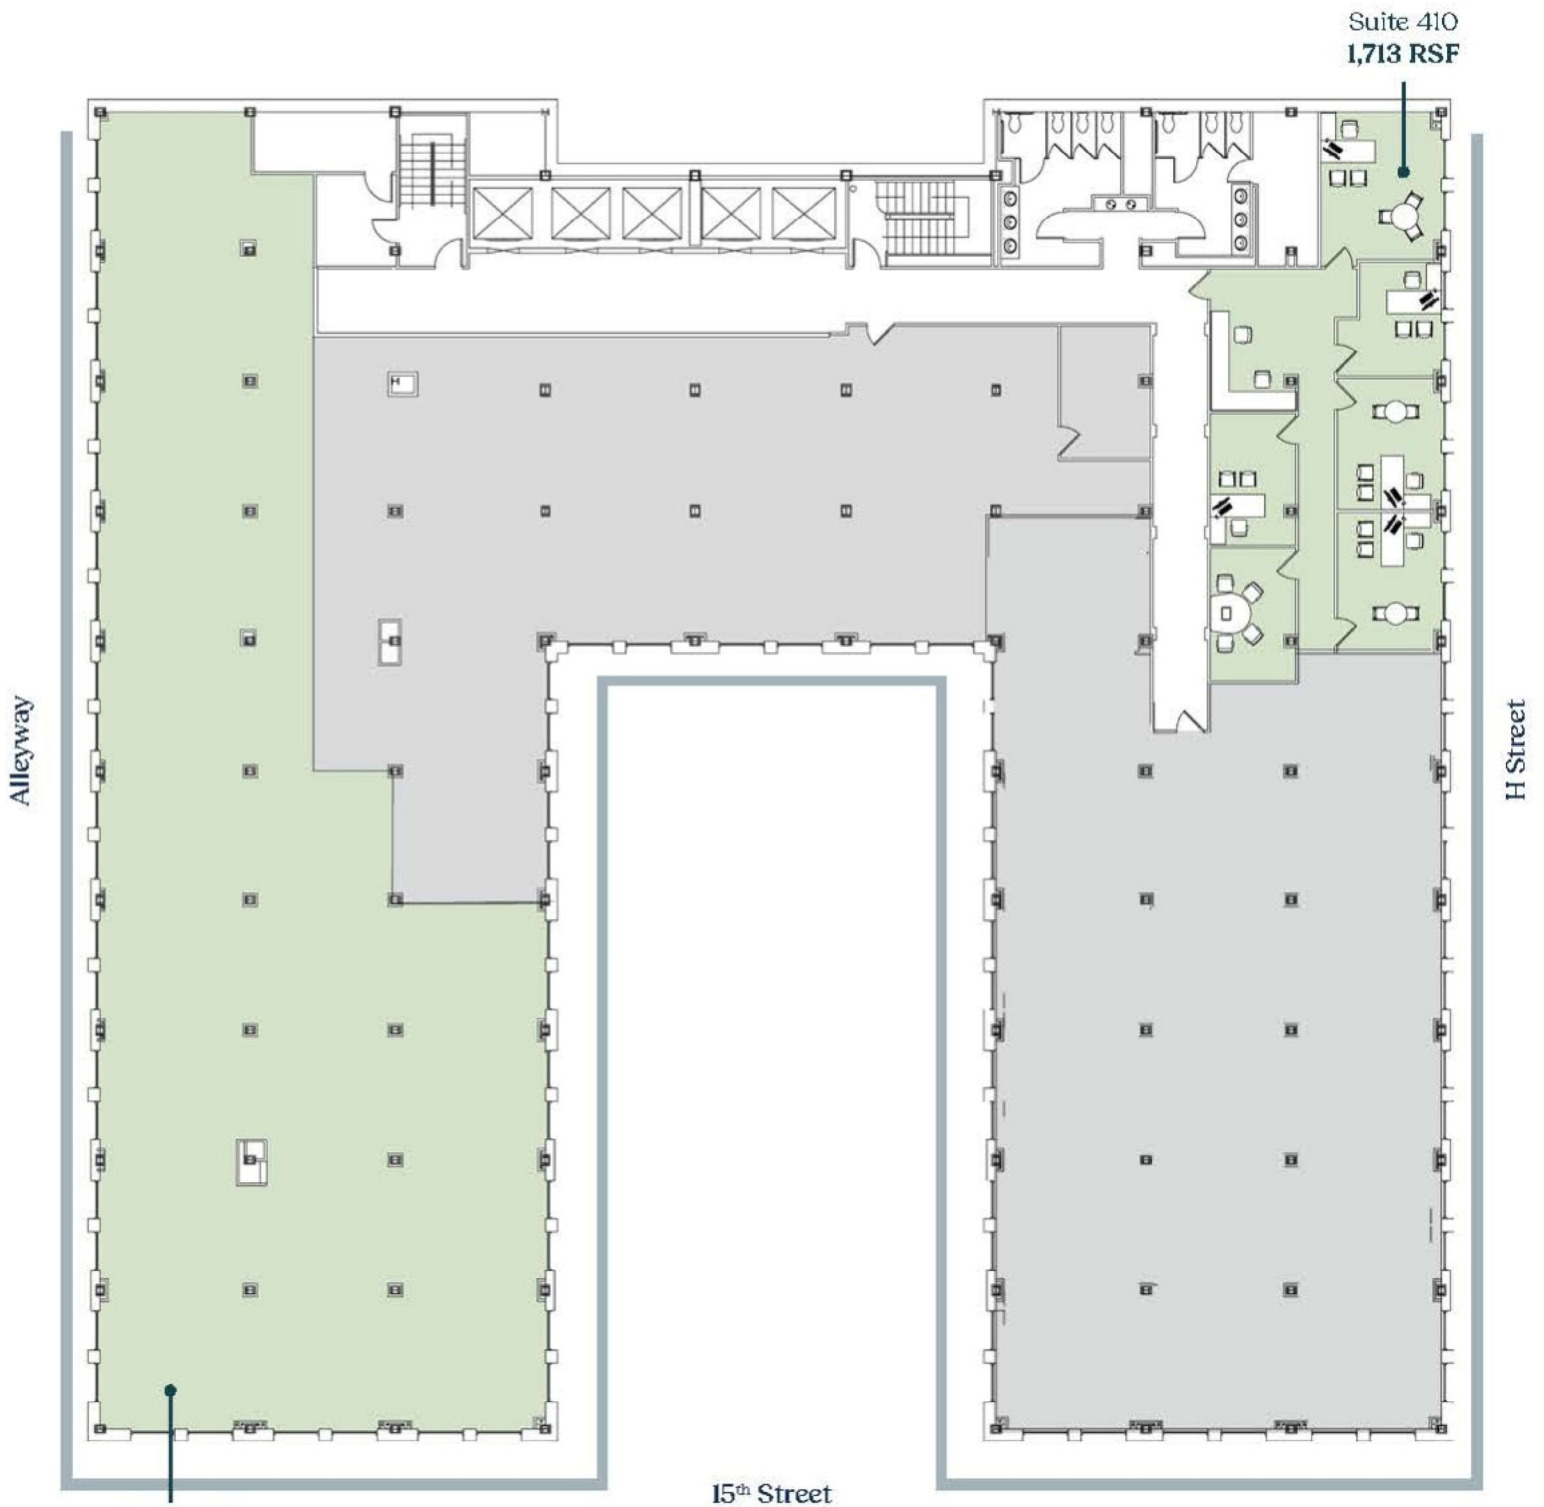

4th Floor

7,569 RSF | 1,713 RSF

Suite 401
7,569 RSF

View Suite 401
Matterport

Suite 410
1,713 RSF

THE SOUTHERN BUILDING
WASHINGTON, D.C.